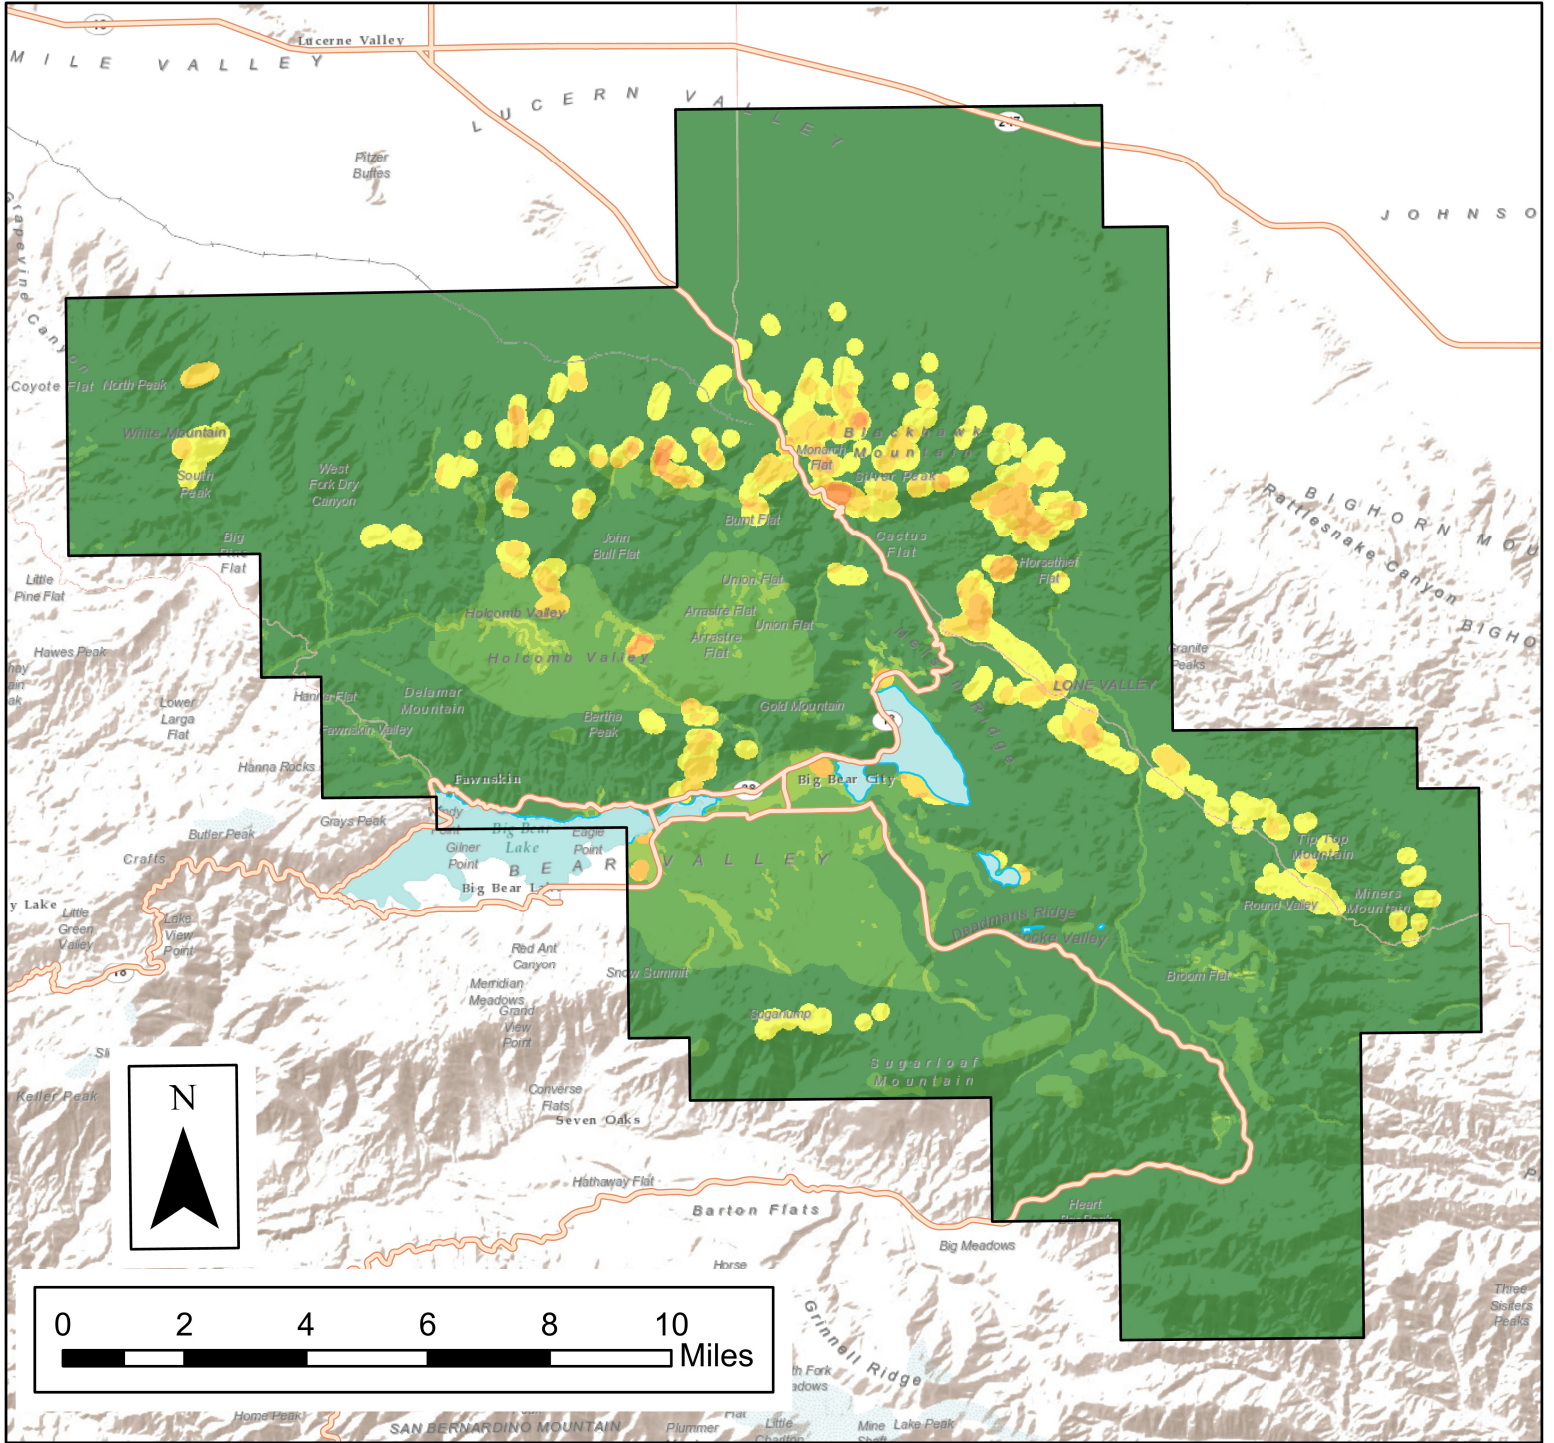

Plant Habitat Sensitivity, Big Bear, CA

Plant Habitat Sensitivity

-  Lakes
-  Main Roads
-  Study Area

Map created by Christopher Prendergast
20 June 2021

State Plane California V FIPS 0405 (Meters)
NAD1983(2011)

Data sources: USGS National Transportation Dataset (NTD), National Landcover Database (NLCD), Lab Materials, Esri, Open Street Map