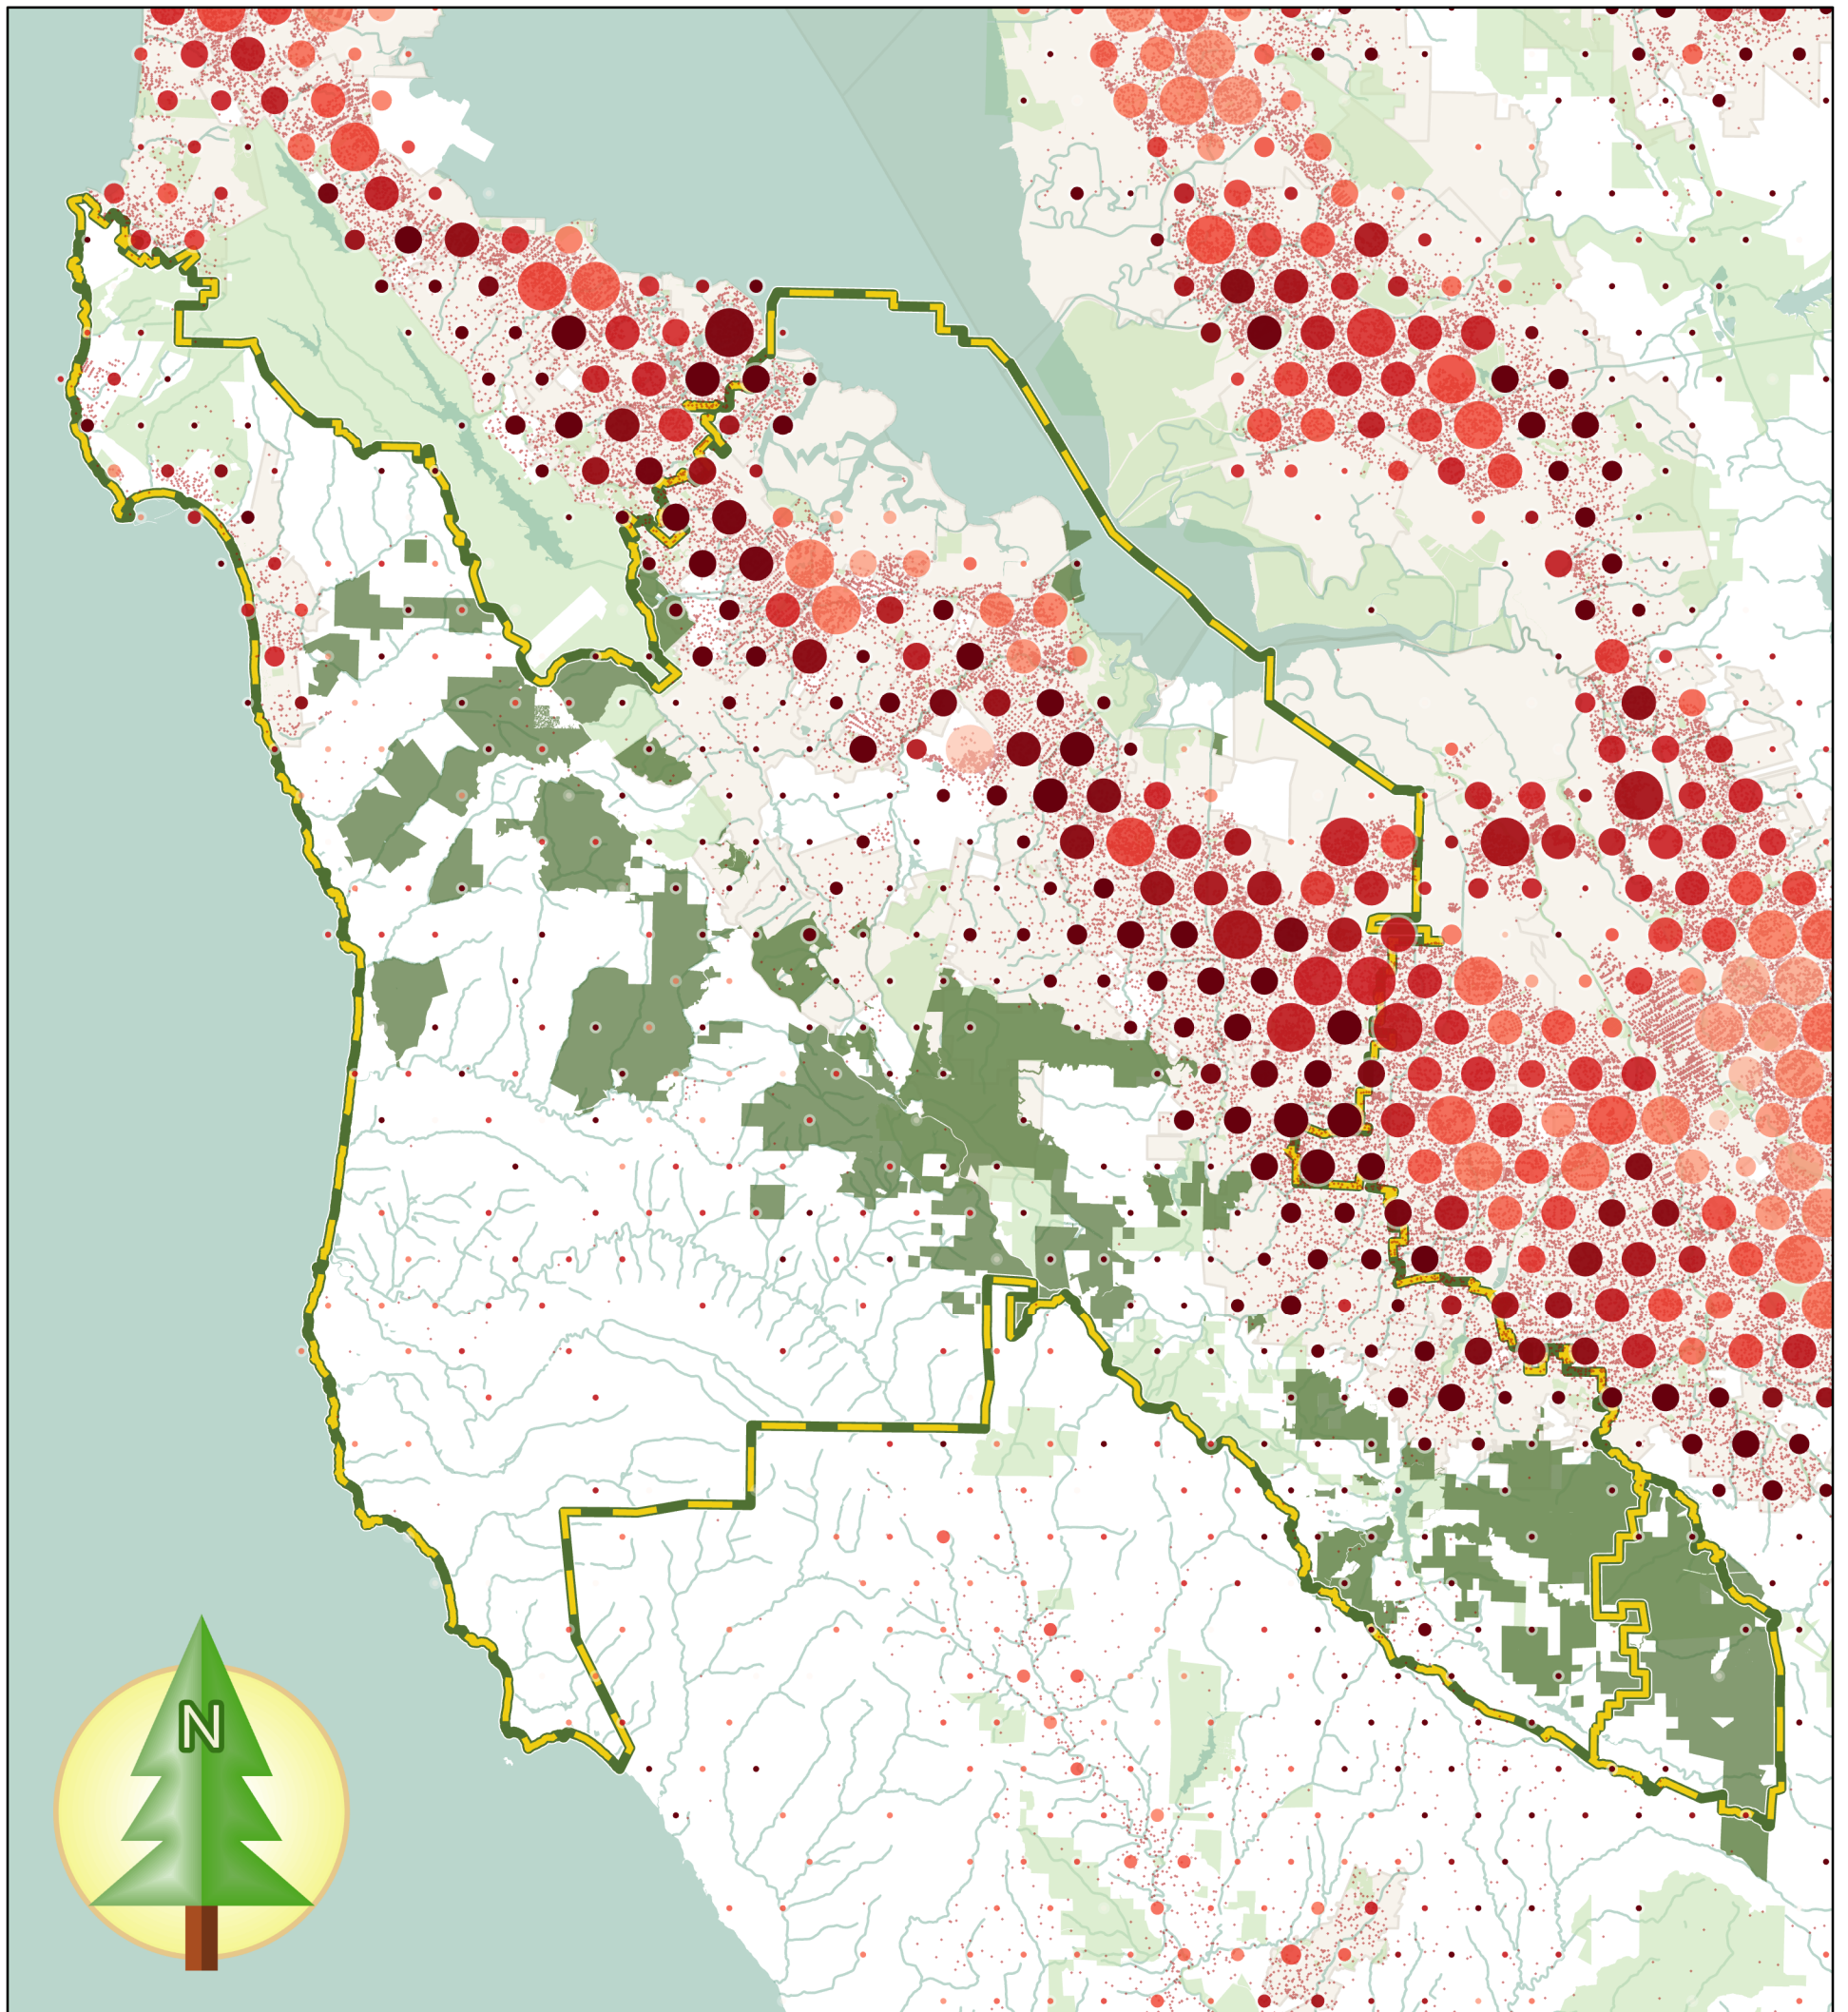

Midpeninsula Regional Open Space District

Population and Median Household Income (American Community Survey 2022)

0 5 10 15 Miles

Population (2022)

- 0 - 761
- 762 - 2,773
- 2,774 - 5,494
- 5,495 - 8,598
- 8,599 - 12,535
- 12,536 - 19,190

Median Household Income (2022)

- 0
- 0 - 200,001
- 200,001

1 Dot = 25 residents

- MROSD Boundary
- MROSD Land
- Other Parks & Open Space
- Incorporated Area

Map created by Christopher Prendergast, 11/12/2022
 NAD1983 (2011)
 California State Plane Coordinate System (Meters)
 FIPS 0403
 Scale 1:250,000
 Data sources: Esri, US Census/ACS (2022), MROSD

Every effort has been made to ensure this map is free of errors but there is no warrant the map or its features are either spatially or temporally accurate or fit for a particular use. This map is provided without any warranty of any kind whatsoever, either express or implied.