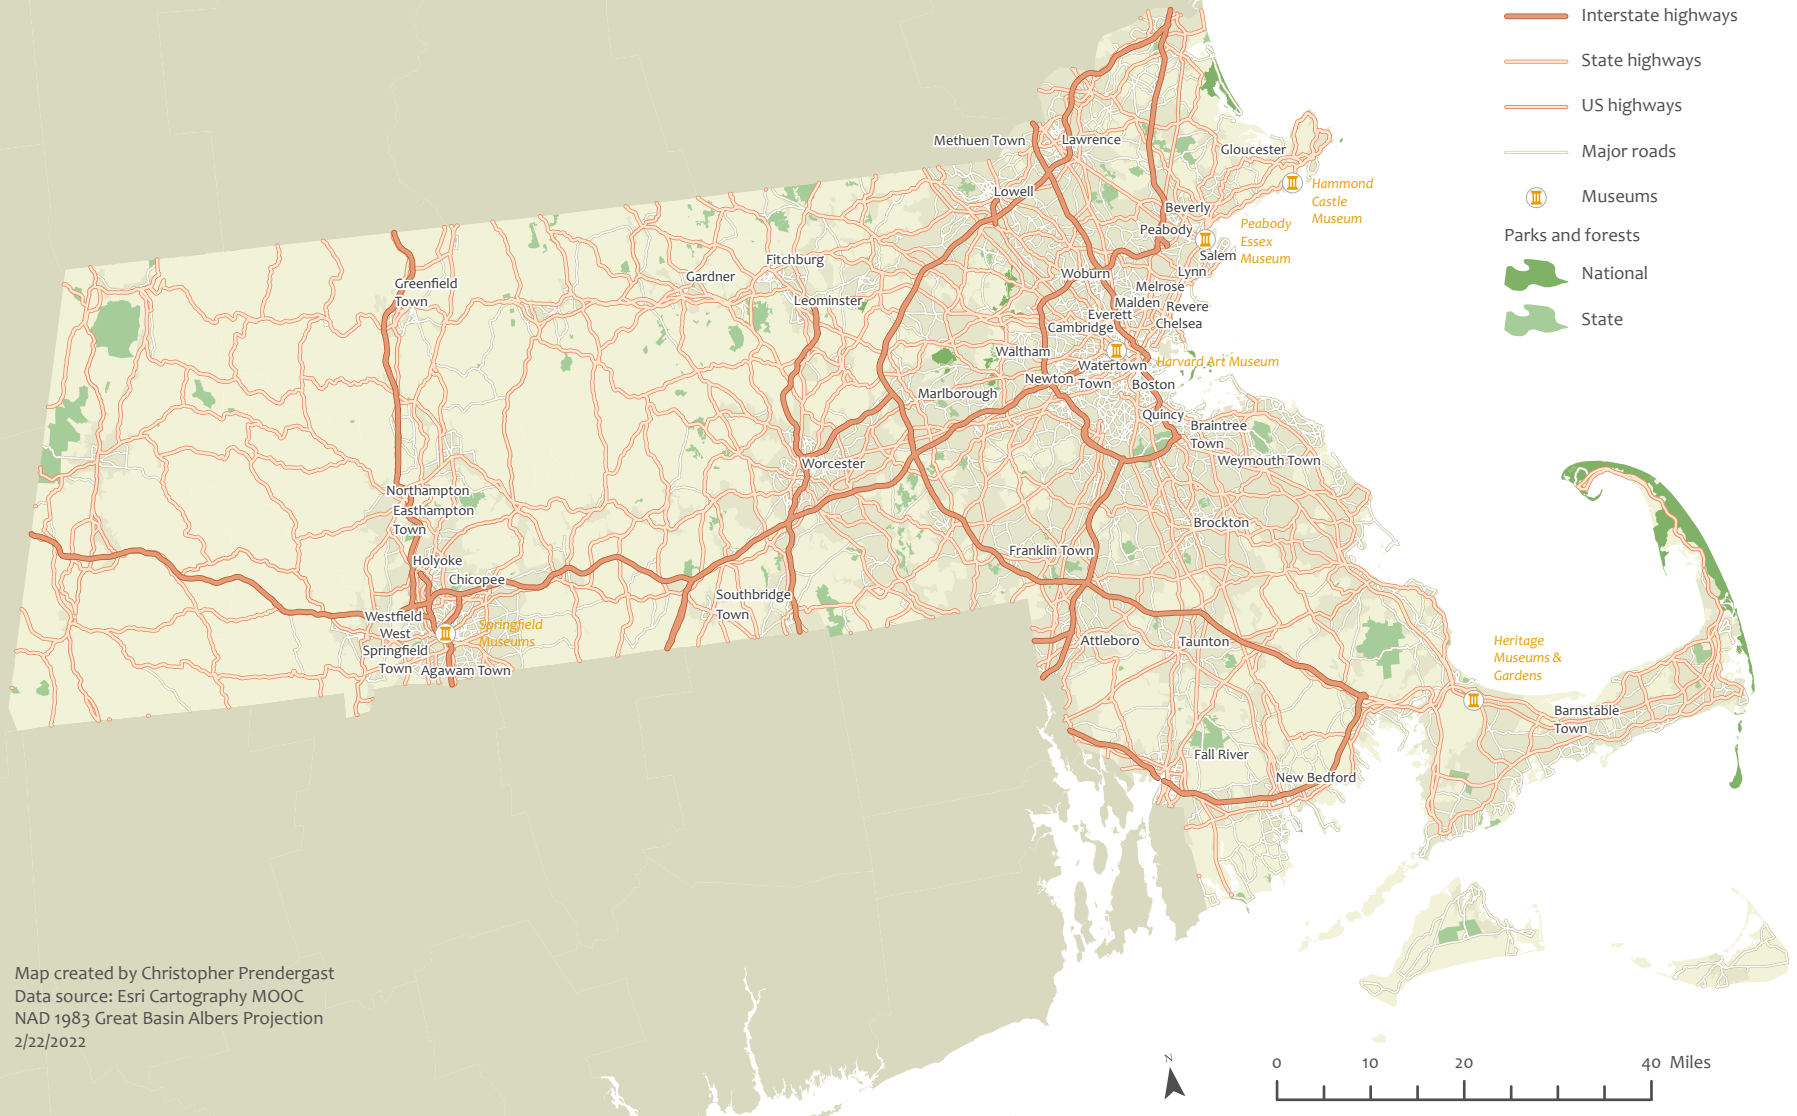

# Massachusetts

## Museums, parks and forests

Map created by Christopher Prendergast  
Data source: Esri Cartography MOOC  
NAD 1983 Great Basin Albers Projection  
2/22/2022