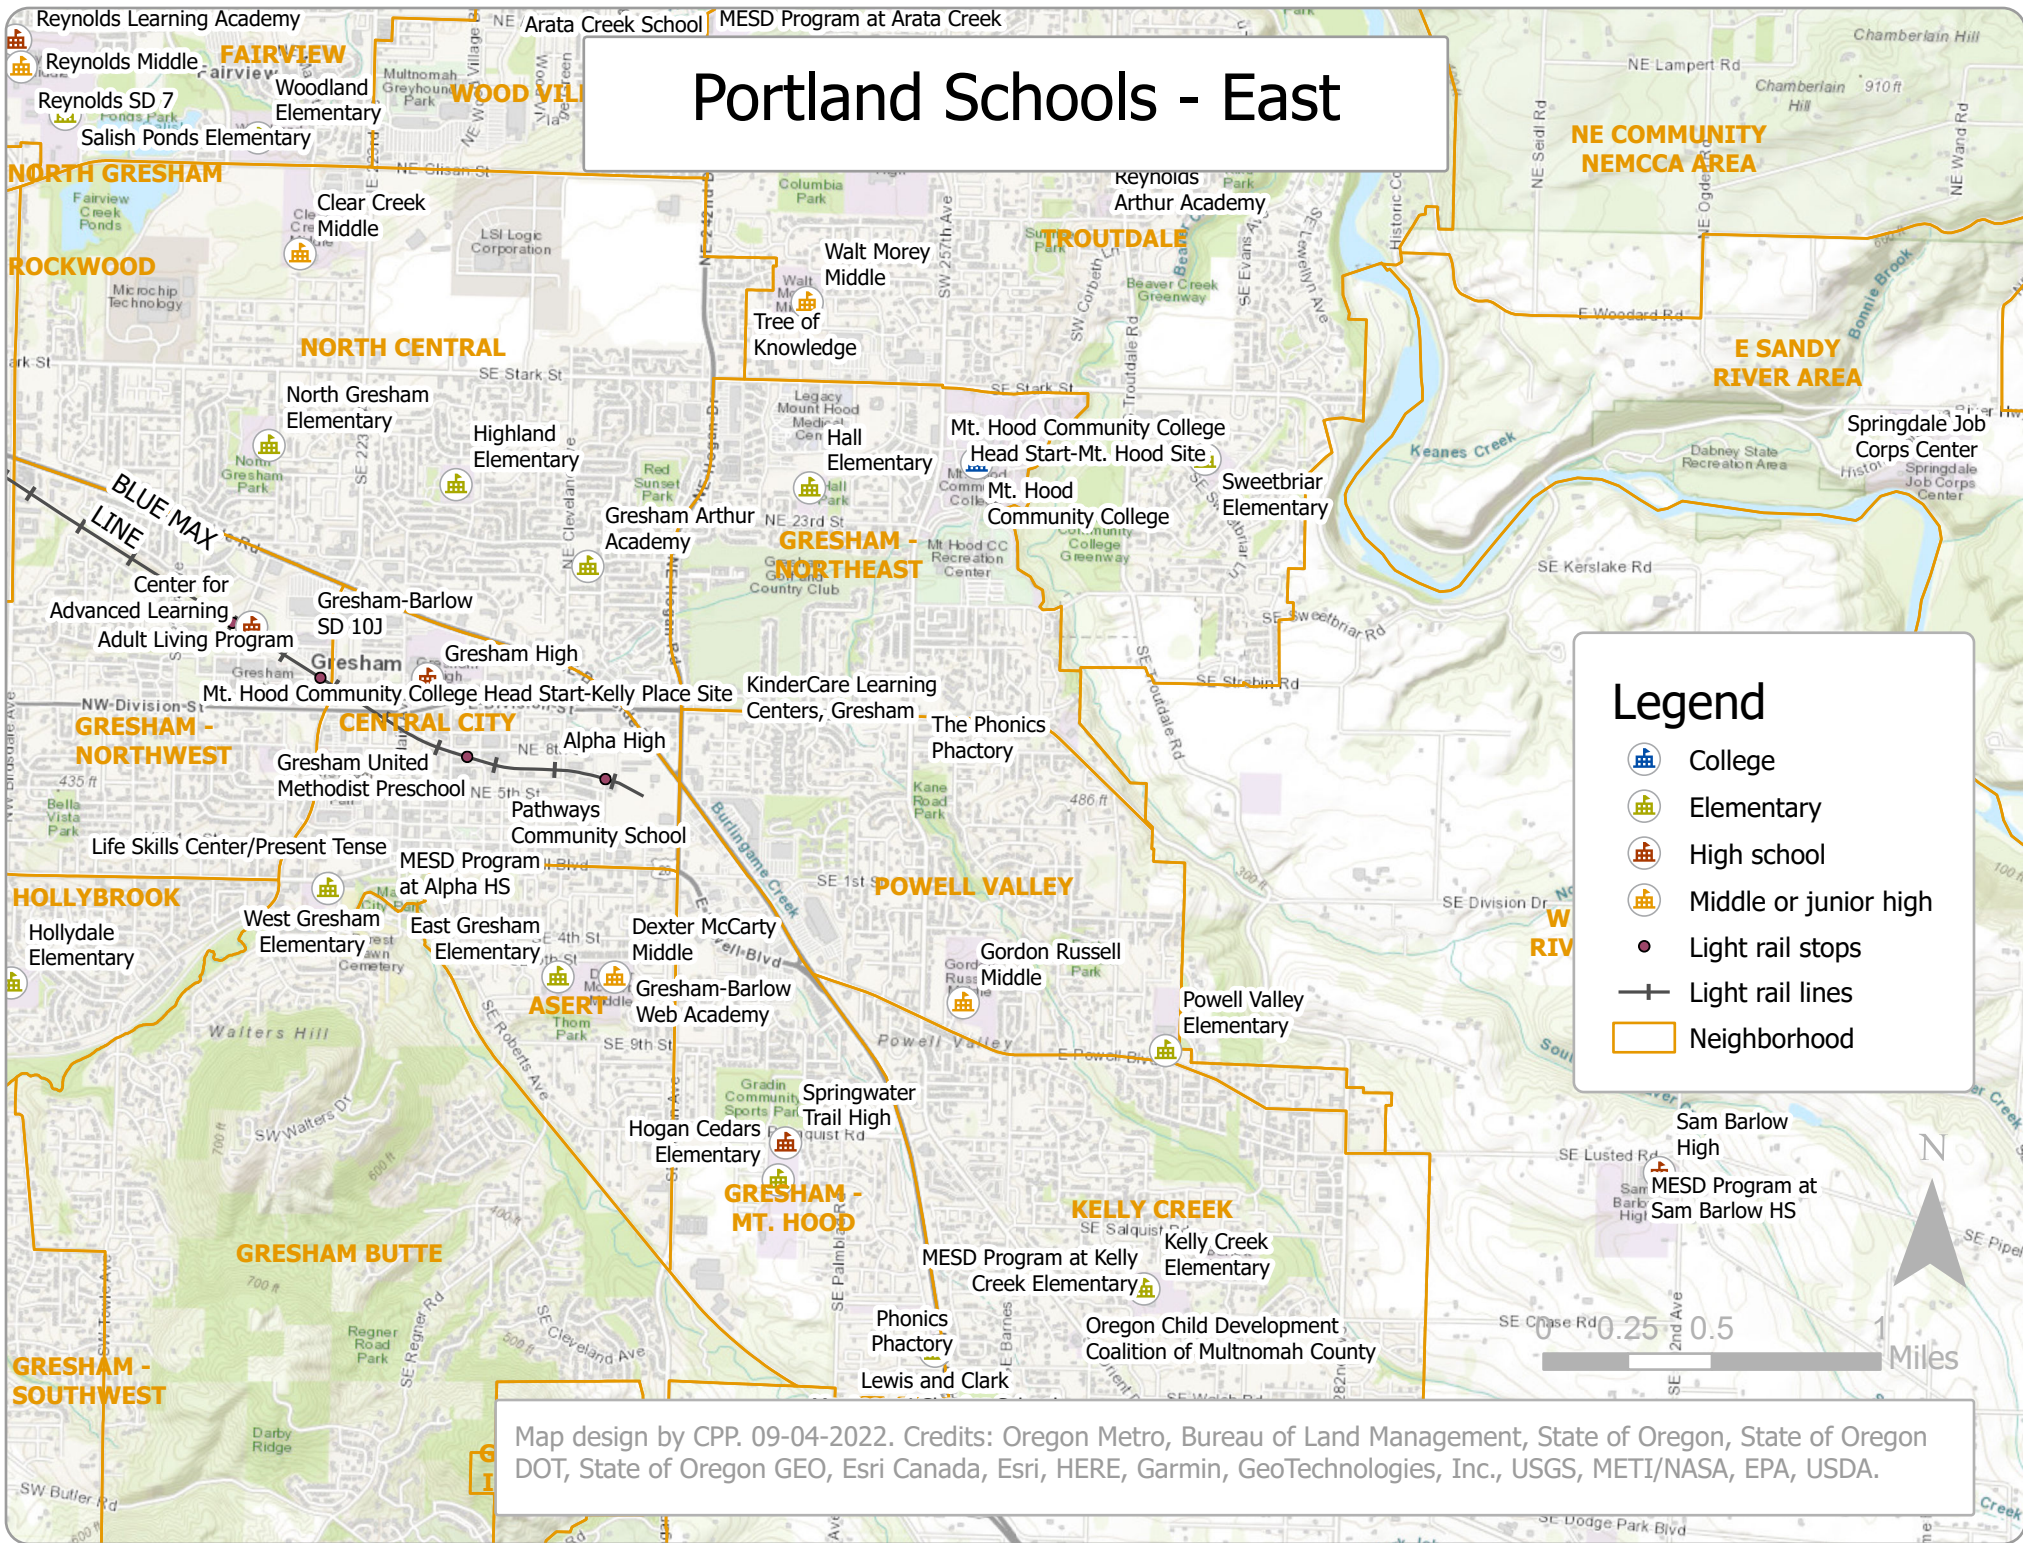

Portland Schools - East

Legend

- College
- Elementary
- High school
- Middle or junior high
- Light rail stops
- Light rail lines
- Neighborhood

Map design by CPP. 09-04-2022. Credits: Oregon Metro, Bureau of Land Management, State of Oregon, State of Oregon DOT, State of Oregon GEO, Esri Canada, Esri, HERE, Garmin, GeoTechnologies, Inc., USGS, METI/NASA, EPA, USDA.