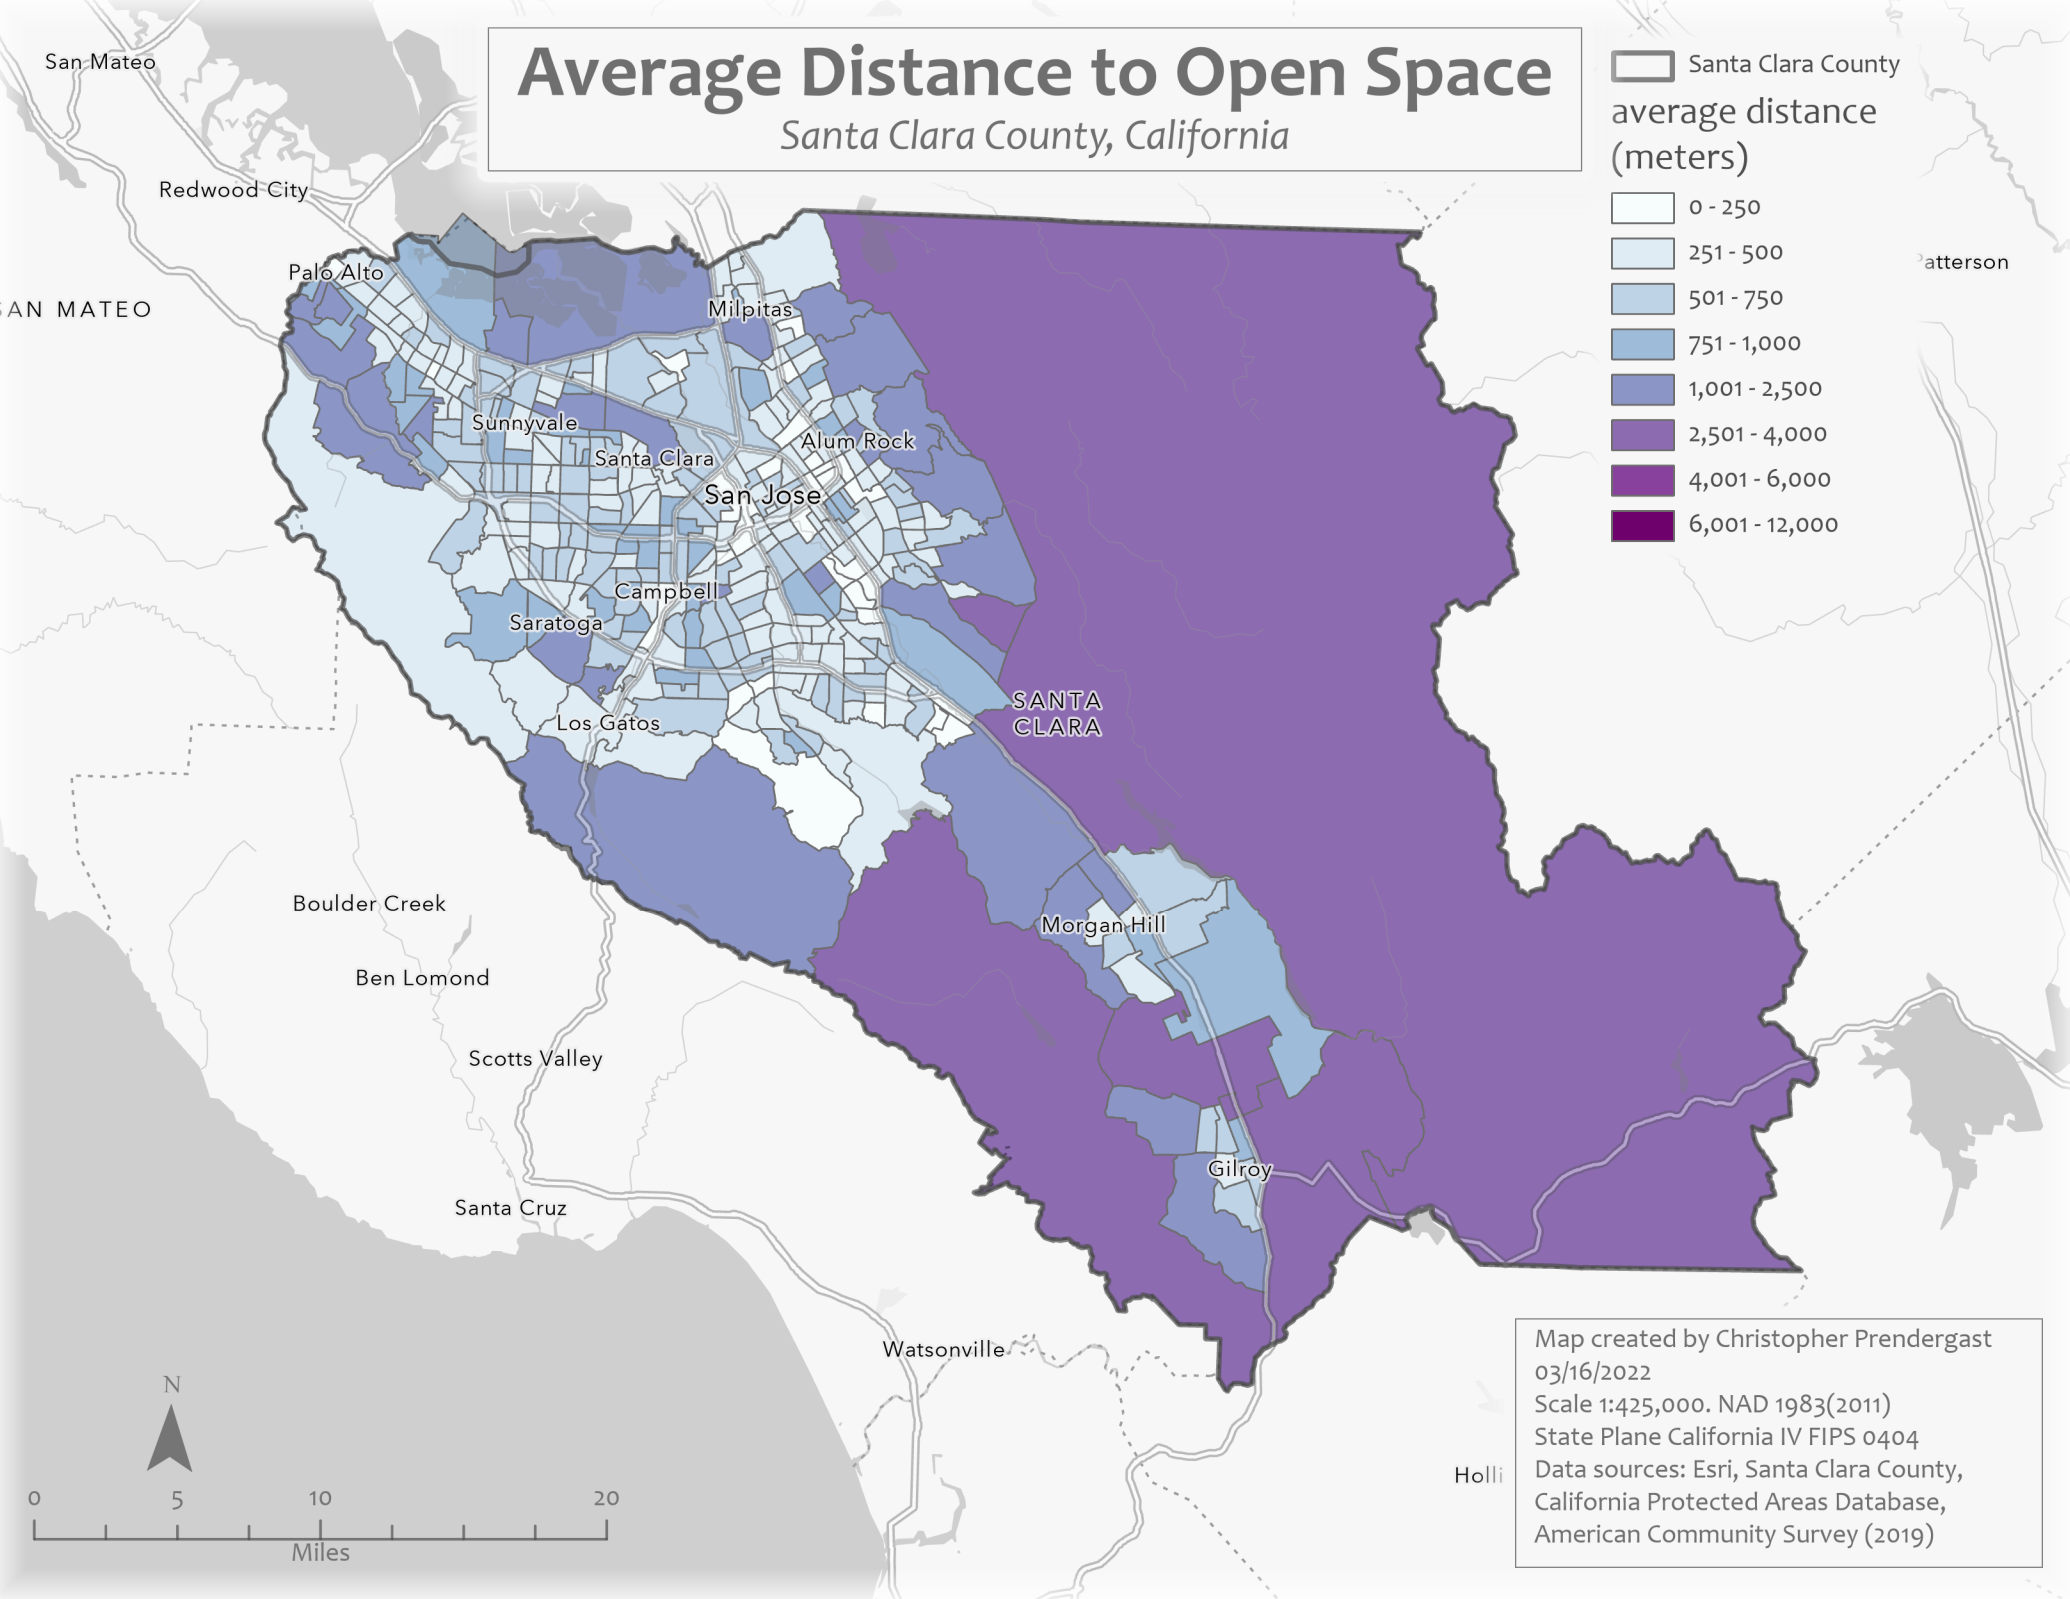

# Average Distance to Open Space

Santa Clara County, California

Santa Clara County  
 average distance  
 (meters)

- 0 - 250
- 251 - 500
- 501 - 750
- 751 - 1,000
- 1,001 - 2,500
- 2,501 - 4,000
- 4,001 - 6,000
- 6,001 - 12,000

Map created by Christopher Prendergast  
 03/16/2022  
 Scale 1:425,000. NAD 1983(2011)  
 State Plane California IV FIPS 0404  
 Data sources: Esri, Santa Clara County,  
 California Protected Areas Database,  
 American Community Survey (2019)