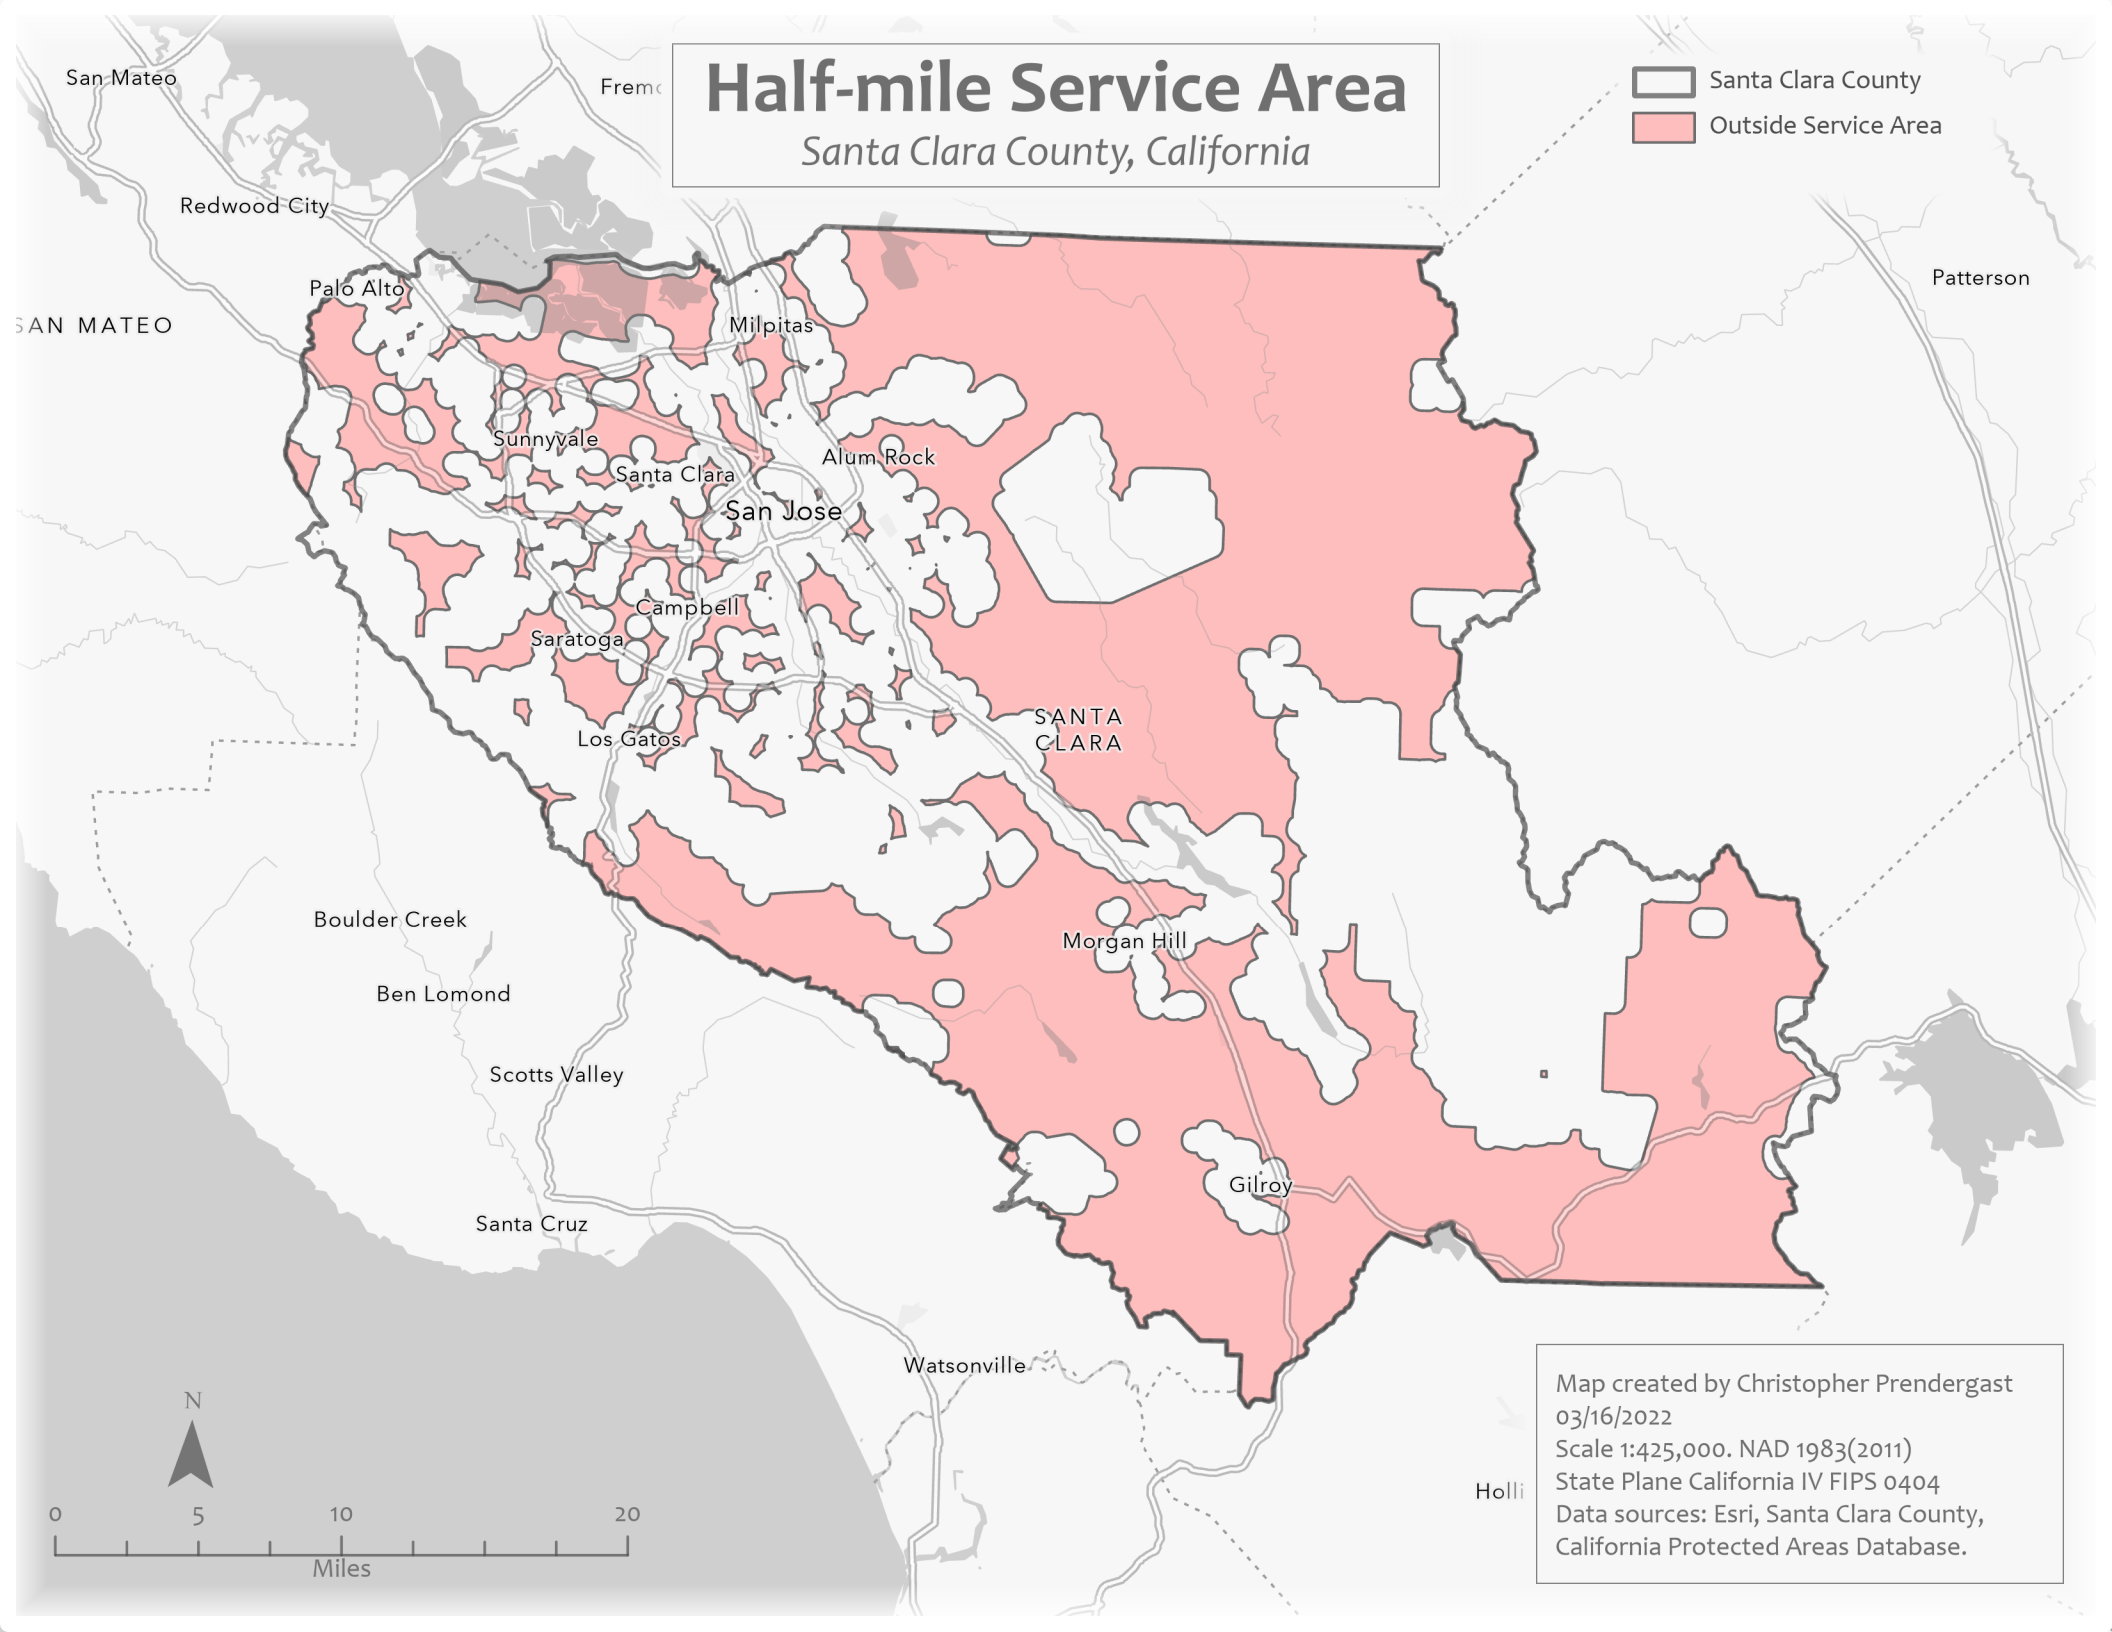

Half-mile Service Area

Santa Clara County, California

-  Santa Clara County
-  Outside Service Area

Map created by Christopher Prendergast
03/16/2022
Scale 1:425,000. NAD 1983(2011)
State Plane California IV FIPS 0404
Data sources: Esri, Santa Clara County,
California Protected Areas Database.