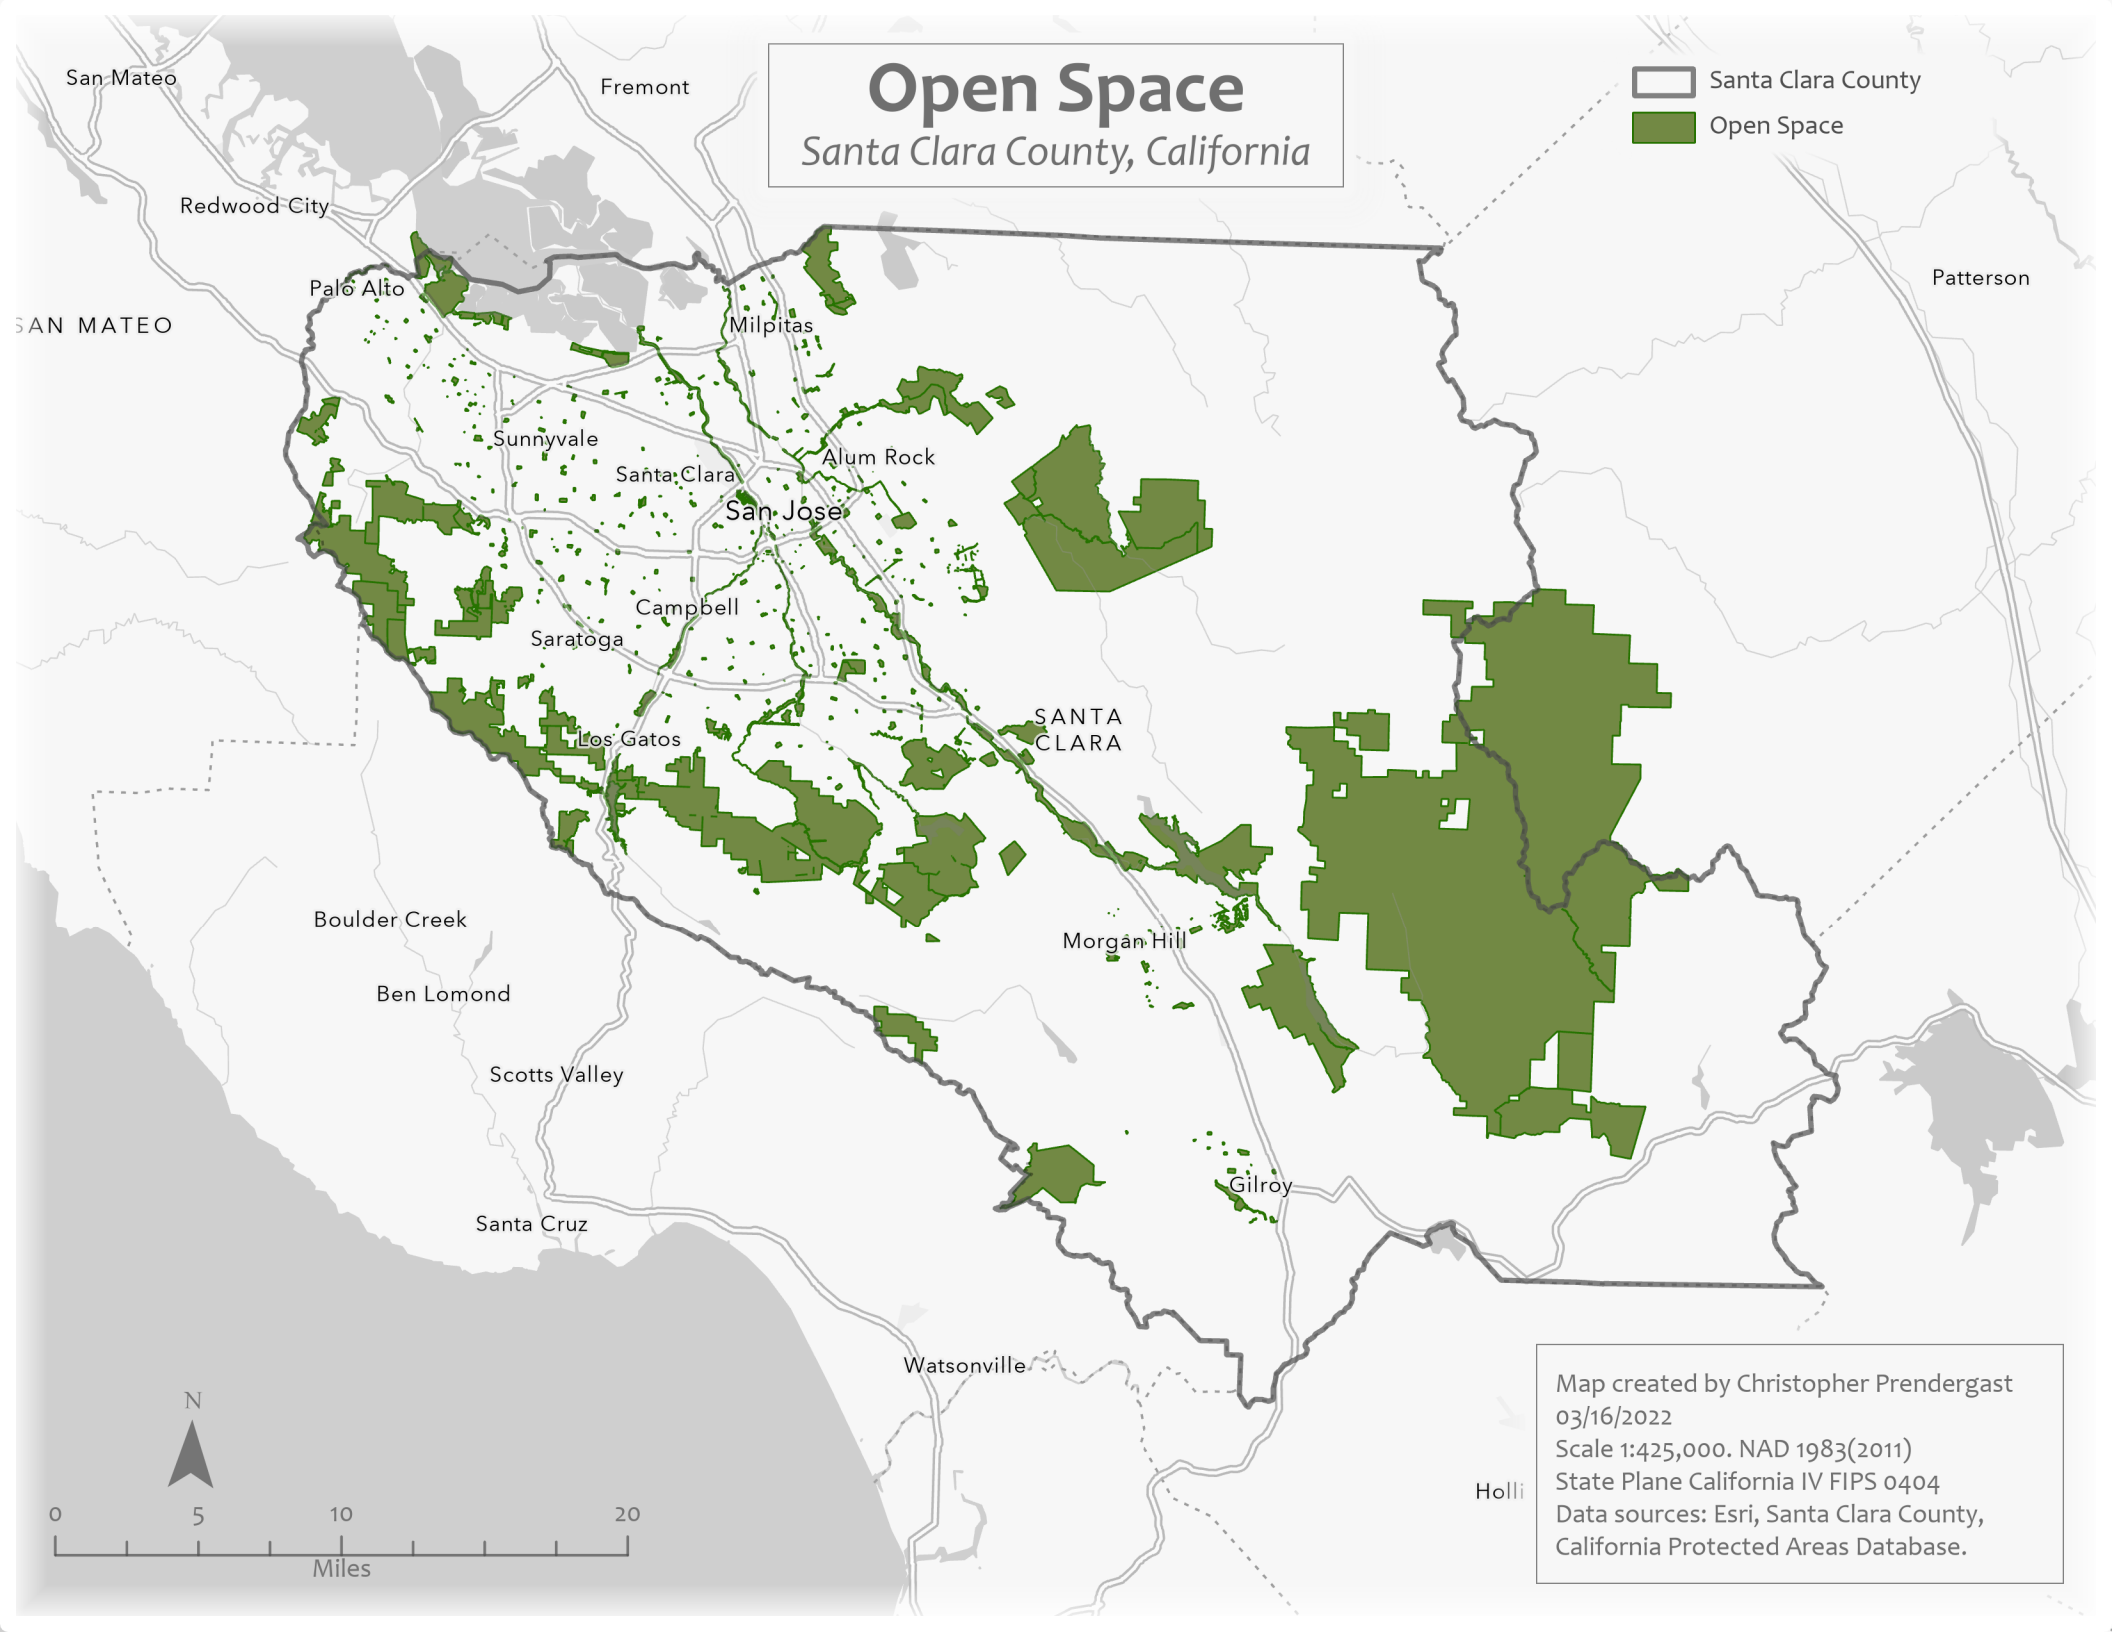

Open Space

Santa Clara County, California

-  Santa Clara County
-  Open Space

Map created by Christopher Prendergast
03/16/2022
Scale 1:425,000. NAD 1983(2011)
State Plane California IV FIPS 0404
Data sources: Esri, Santa Clara County,
California Protected Areas Database.

Holli