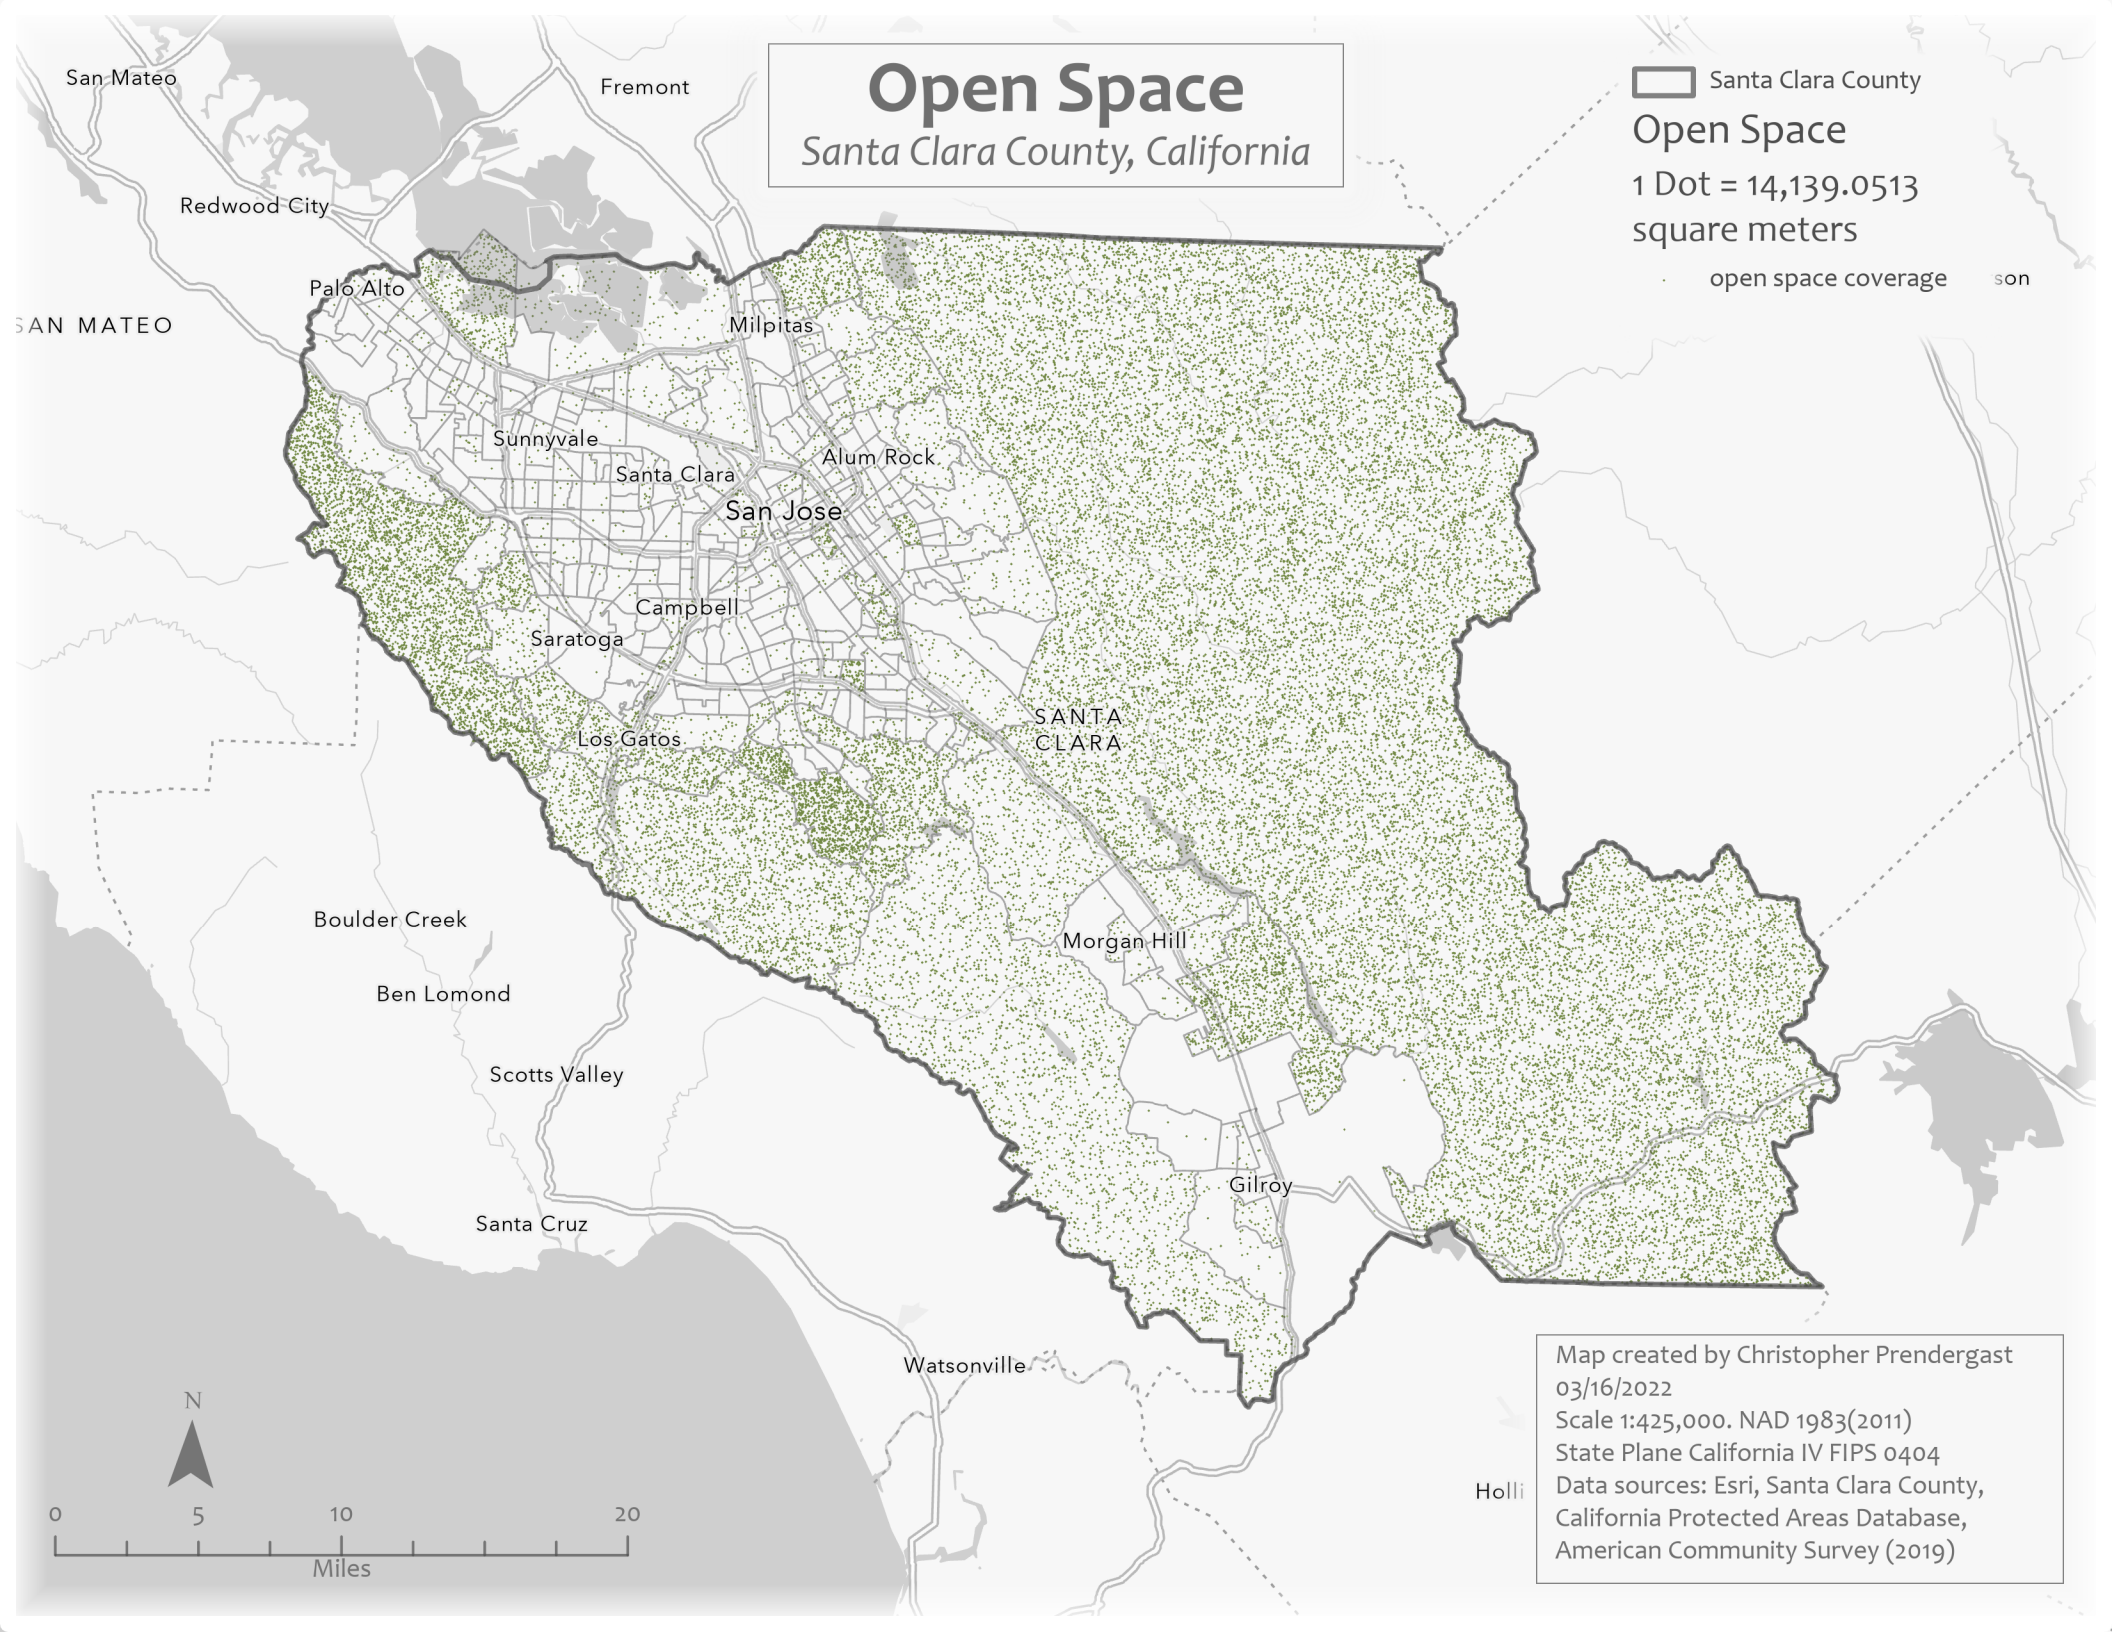

Open Space

Santa Clara County, California

 Santa Clara County

Open Space

1 Dot = 14,139.0513 square meters

 open space coverage

Map created by Christopher Prendergast
03/16/2022
Scale 1:425,000. NAD 1983(2011)
State Plane California IV FIPS 0404
Data sources: Esri, Santa Clara County,
California Protected Areas Database,
American Community Survey (2019)