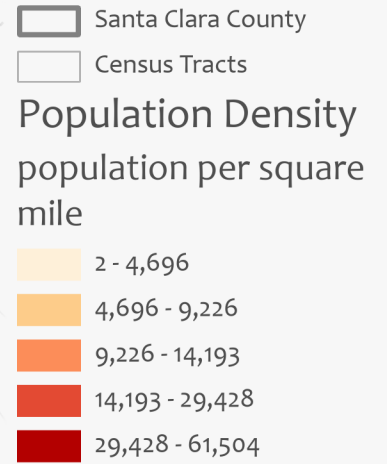

Population Density

Santa Clara County, California

Map created by Christopher Prendergast
03/16/2022
Scale 1:425,000. NAD 1983(2011)
State Plane California IV FIPS 0404
Data sources: Esri, Santa Clara County,
American Community Survey (2019)