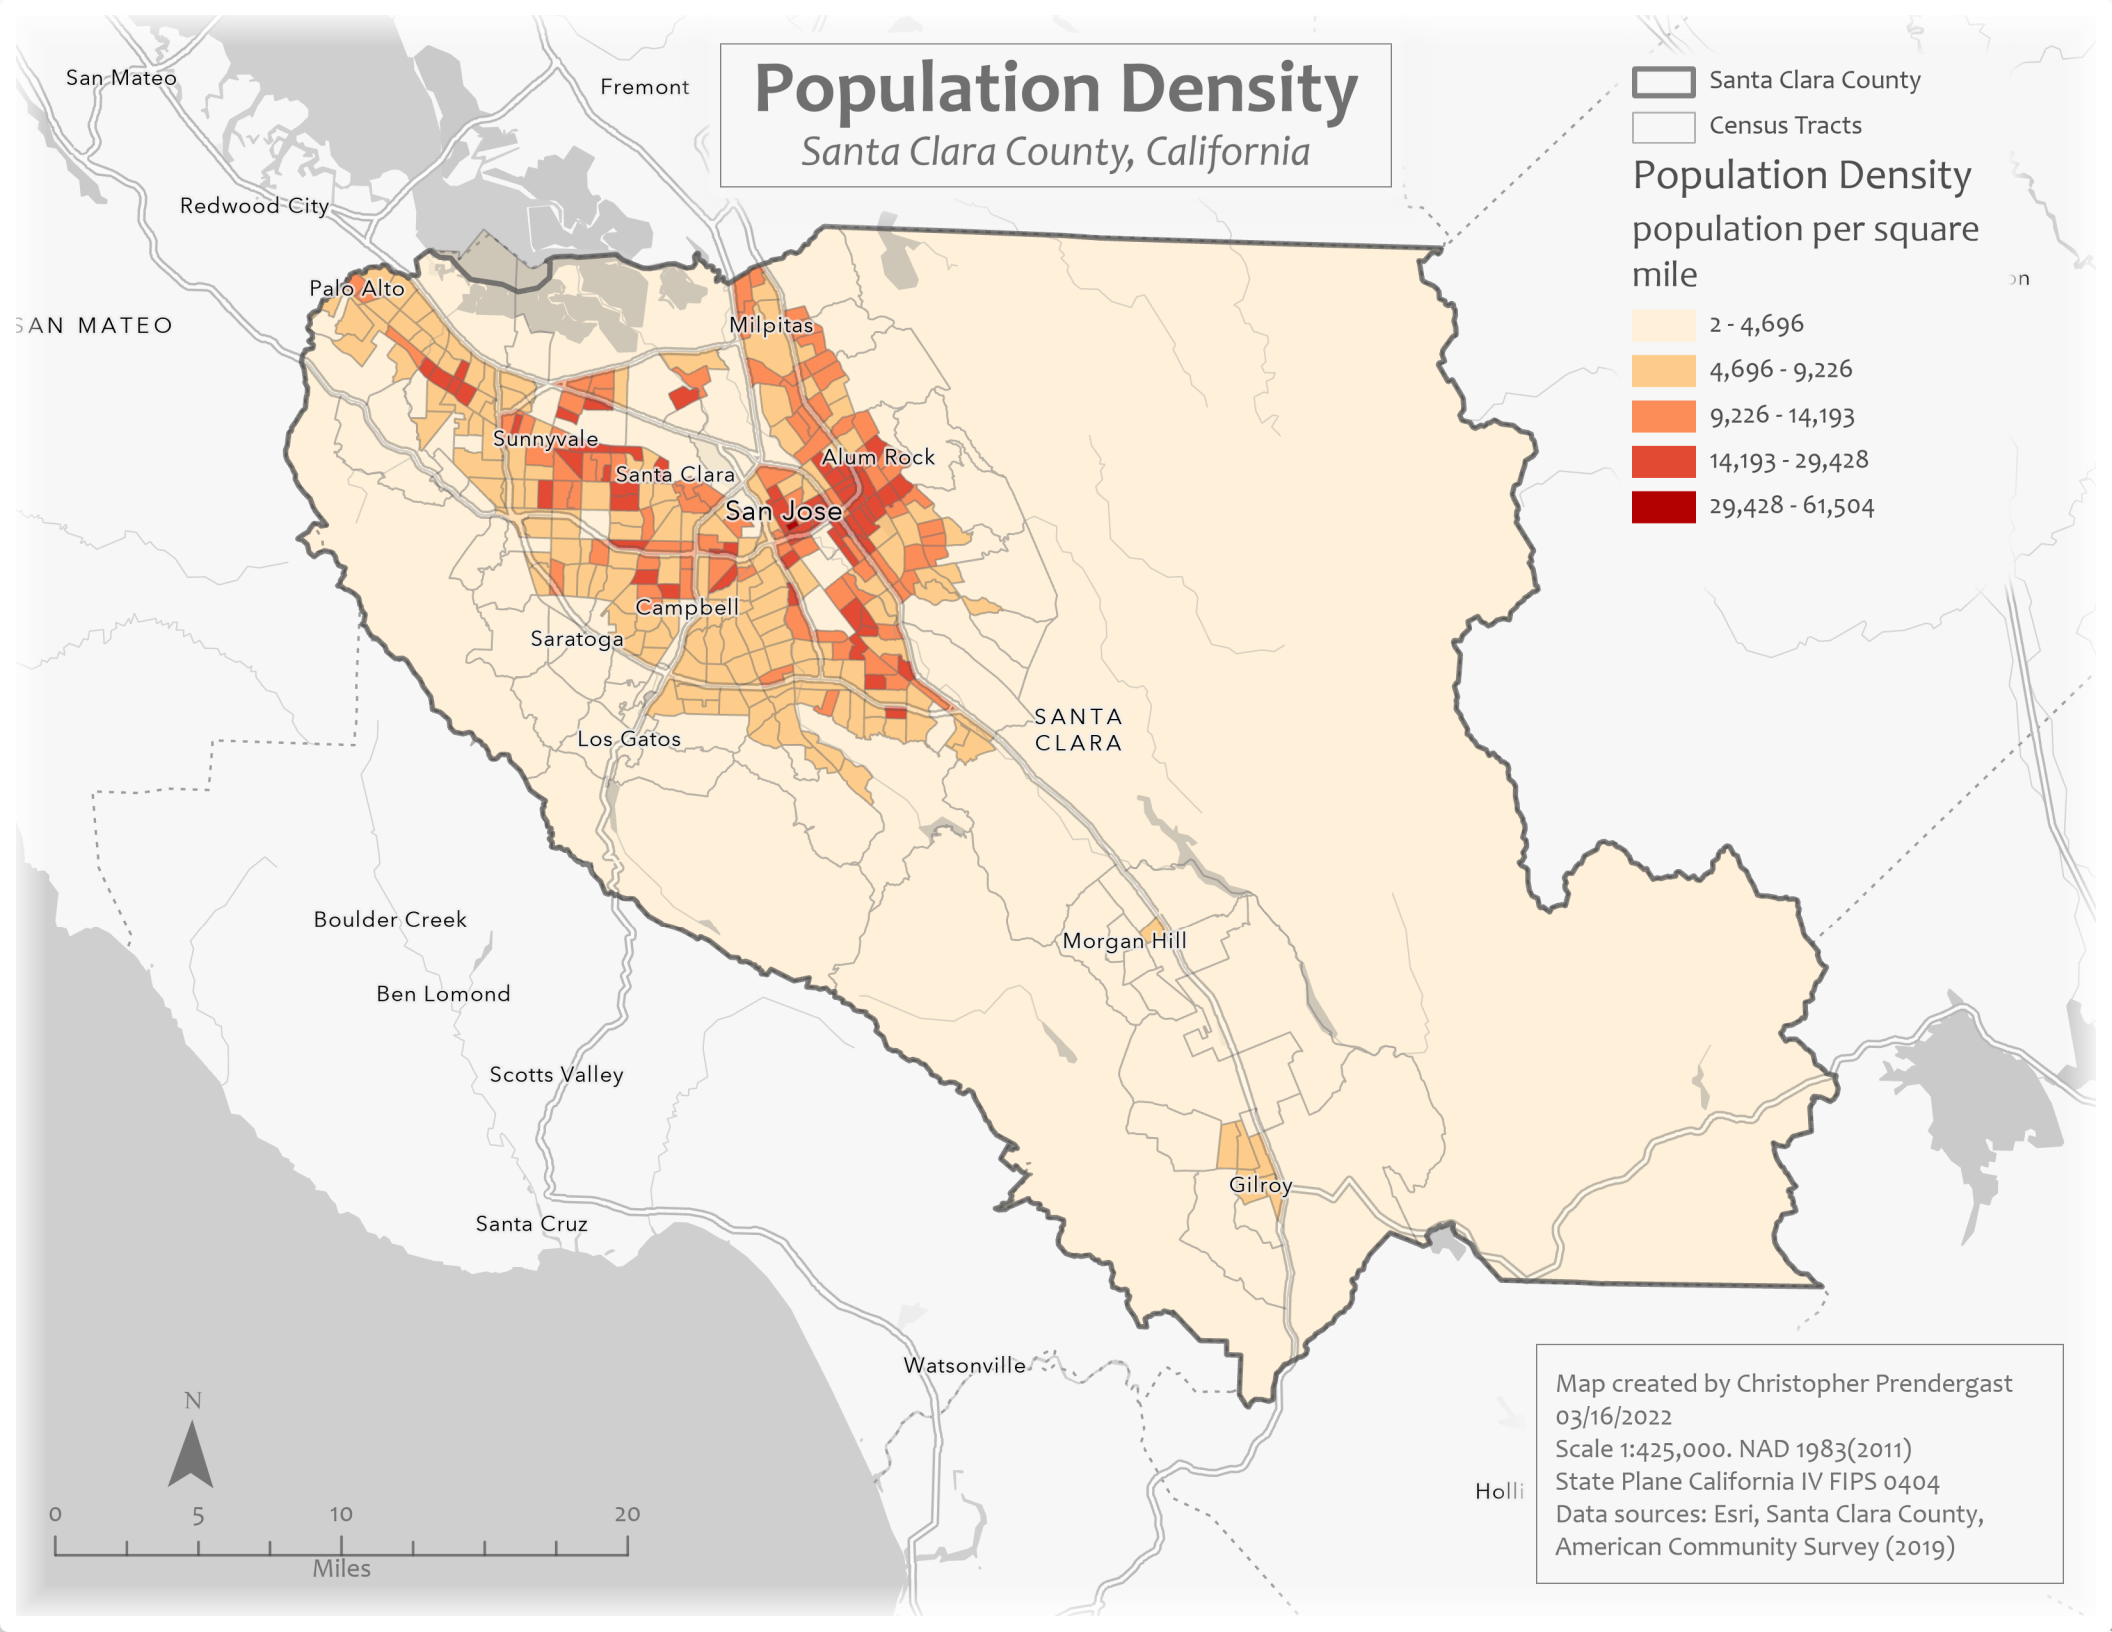

Population Density

Santa Clara County, California

Map created by Christopher Prendergast
03/16/2022
Scale 1:425,000. NAD 1983(2011)
State Plane California IV FIPS 0404
Data sources: Esri, Santa Clara County,
American Community Survey (2019)

Holli