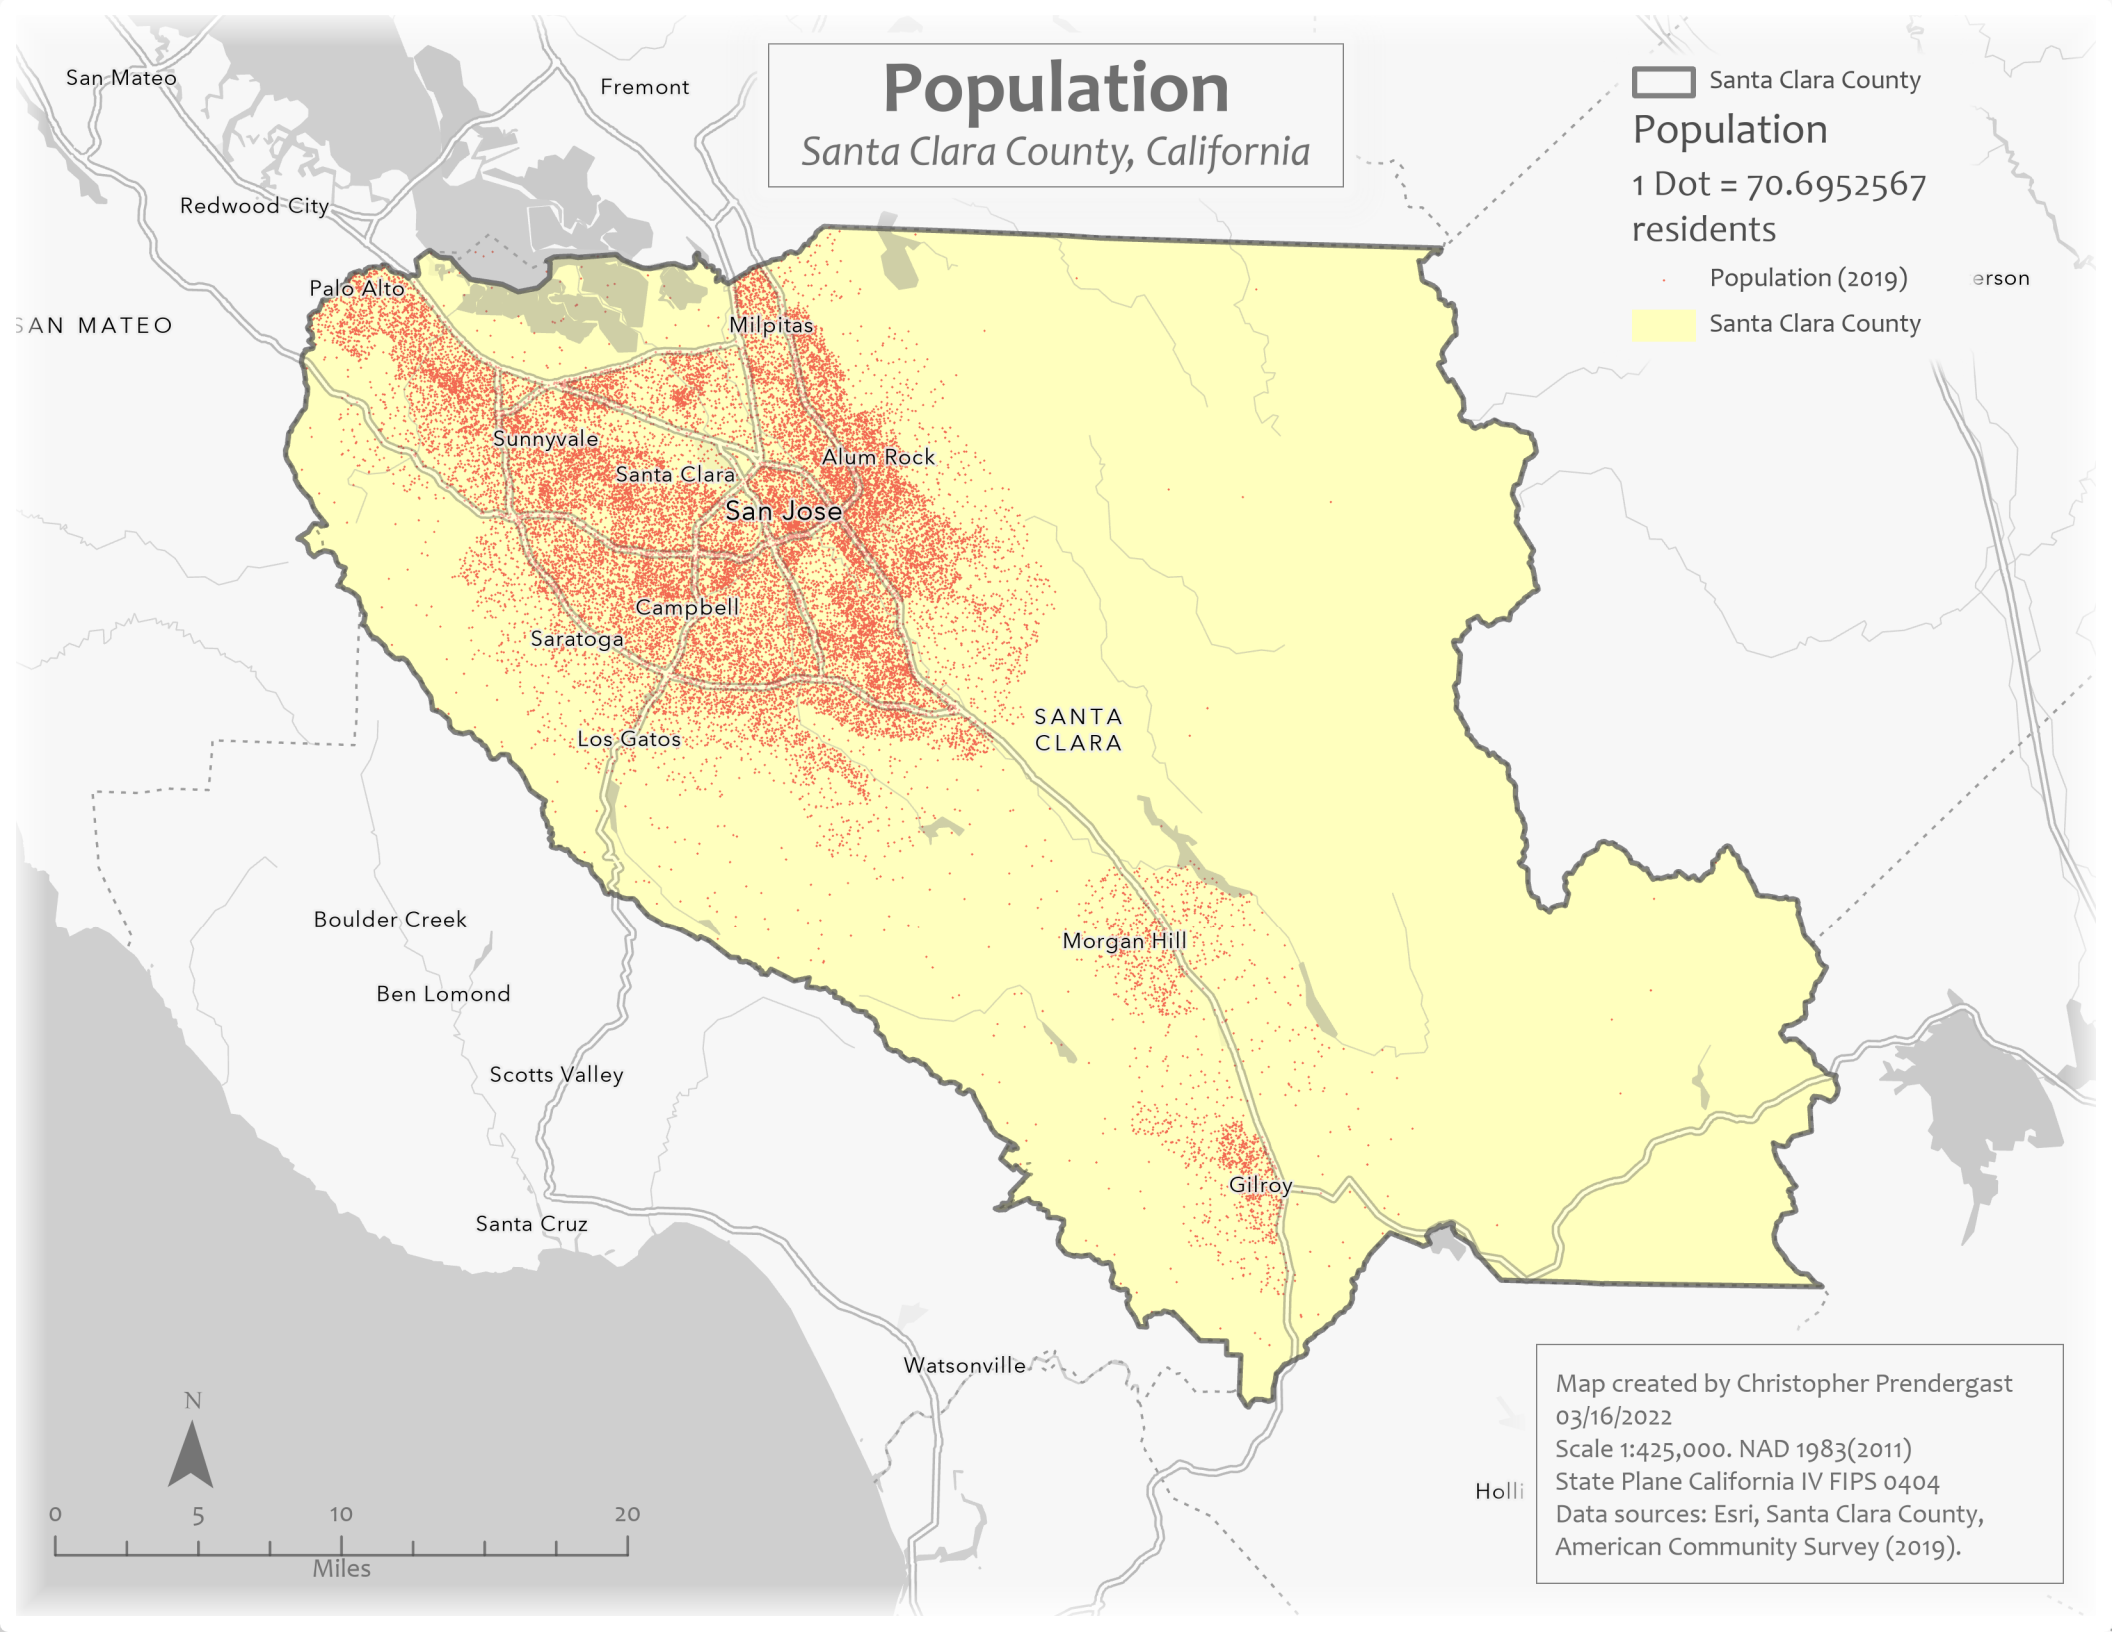

Population

Santa Clara County, California

Population
1 Dot = 70.6952567 residents

Population (2019)
Santa Clara County

Map created by Christopher Prendergast
03/16/2022
Scale 1:425,000. NAD 1983(2011)
State Plane California IV FIPS 0404
Data sources: Esri, Santa Clara County,
American Community Survey (2019).

Holli