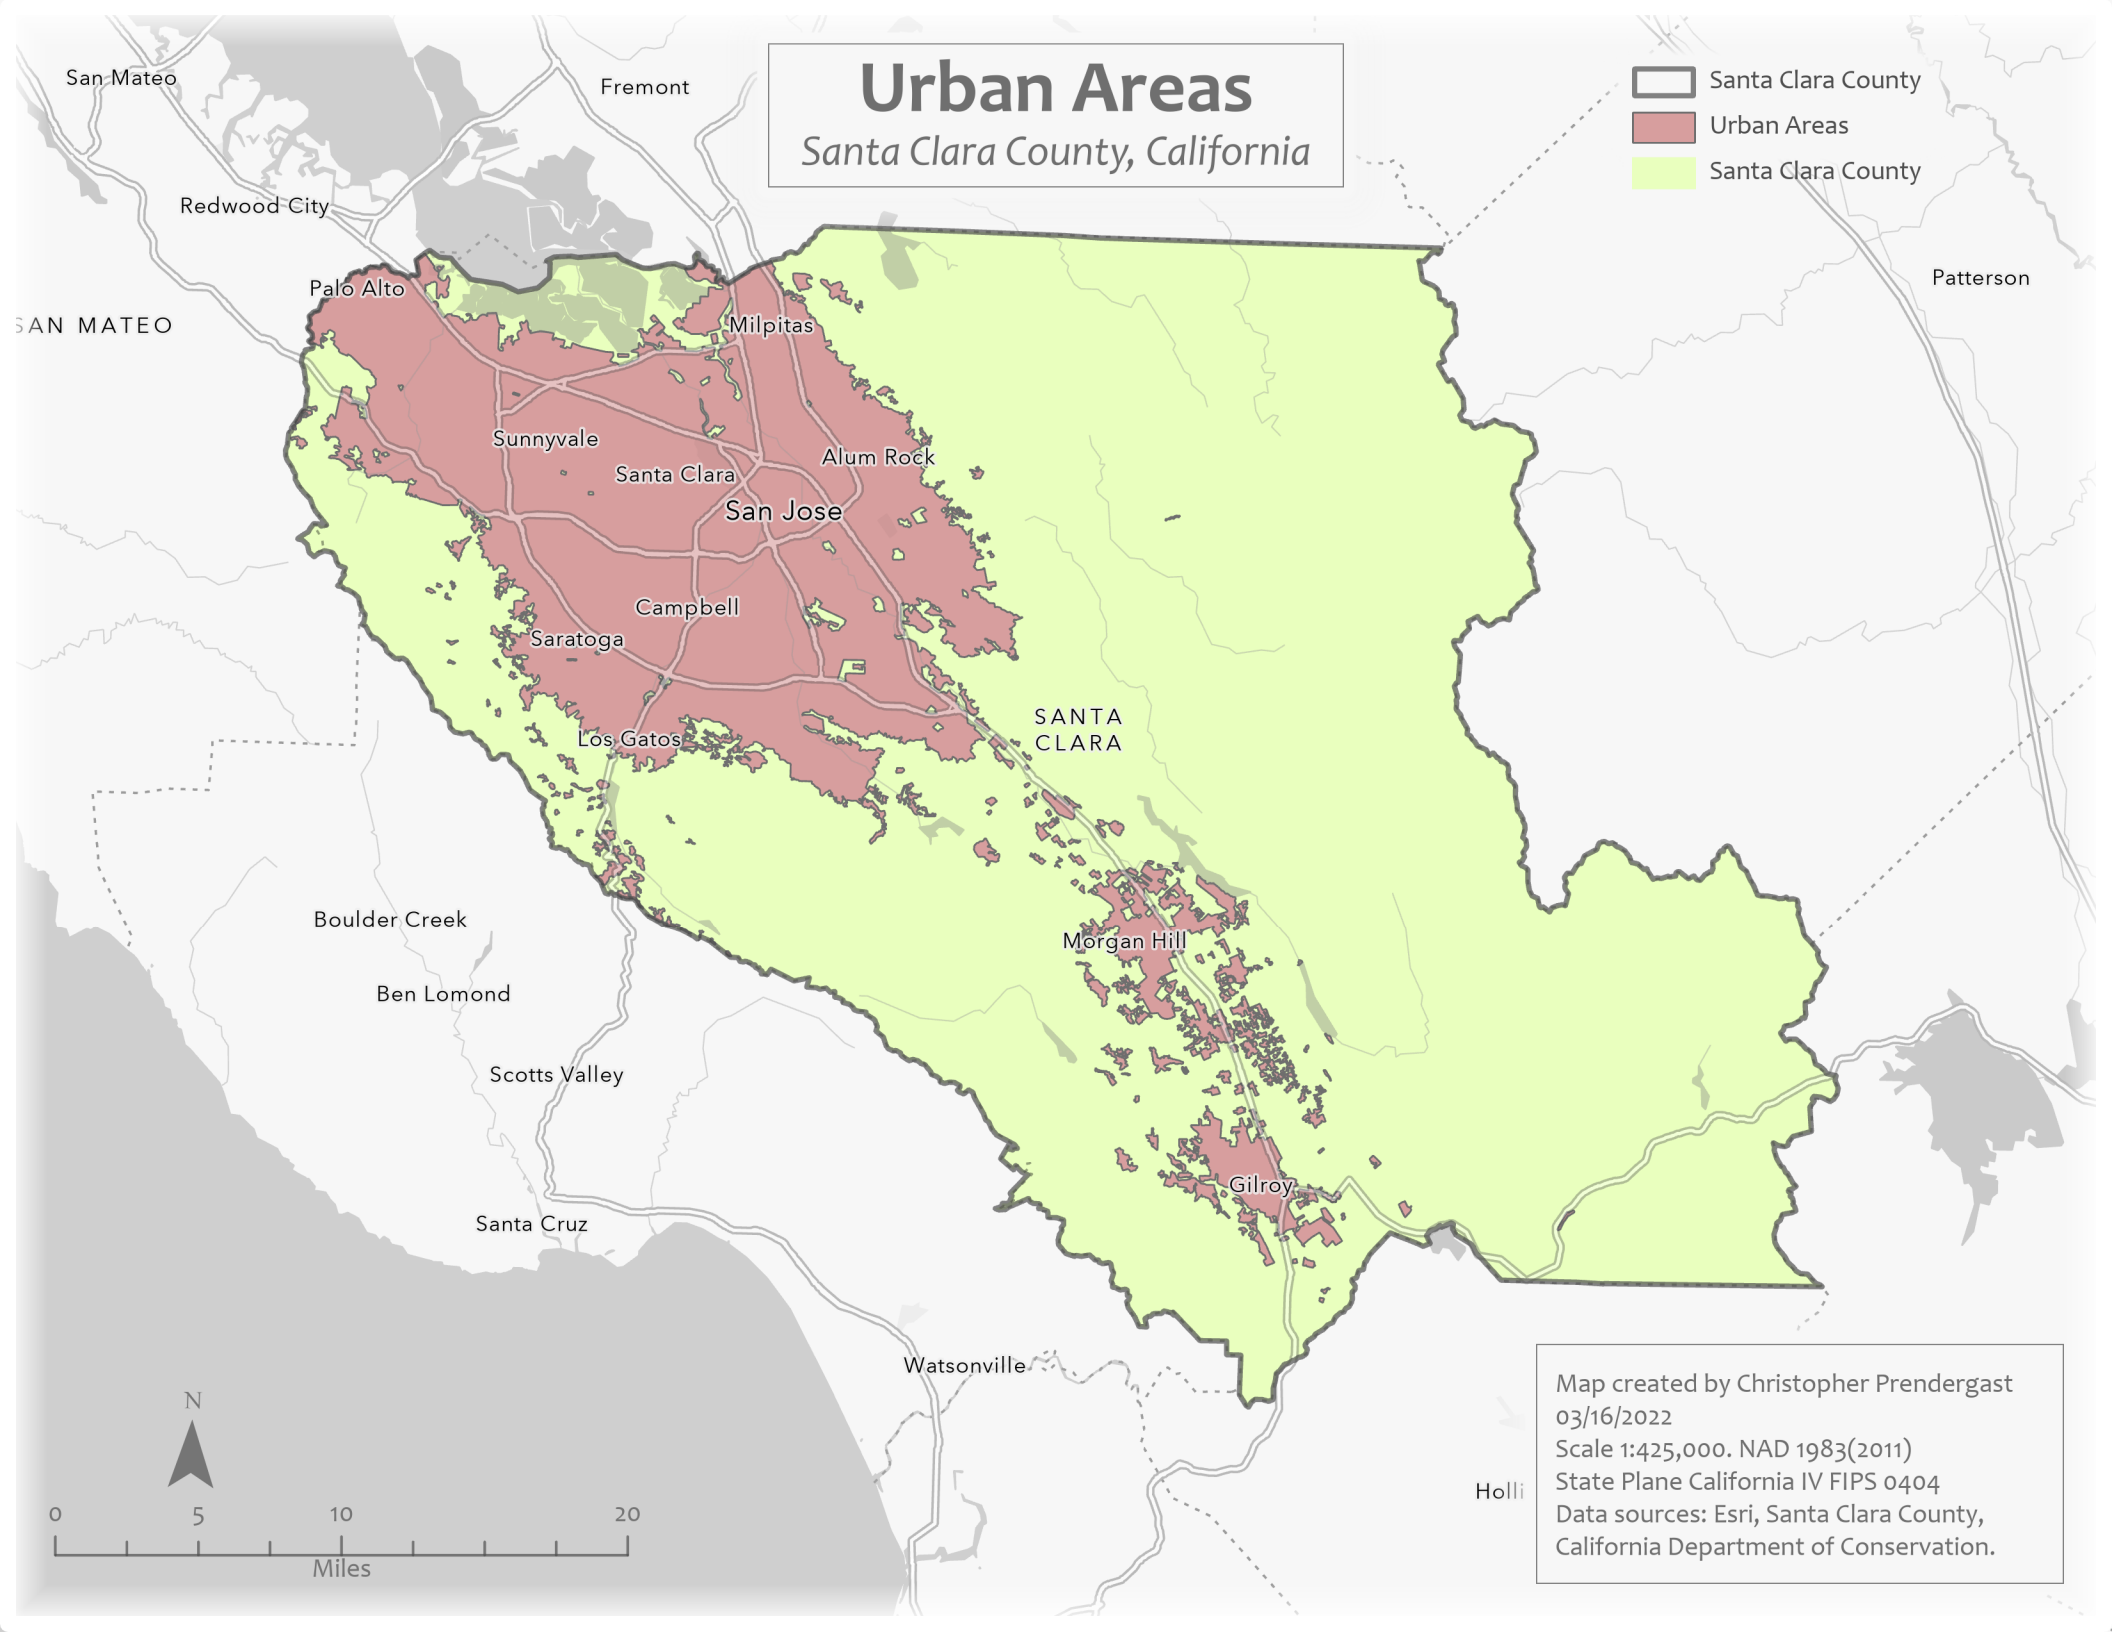

Urban Areas

Santa Clara County, California

-  Santa Clara County
-  Urban Areas
-  Santa Clara County

Map created by Christopher Prendergast
03/16/2022
Scale 1:425,000. NAD 1983(2011)
State Plane California IV FIPS 0404
Data sources: Esri, Santa Clara County,
California Department of Conservation.

Holli