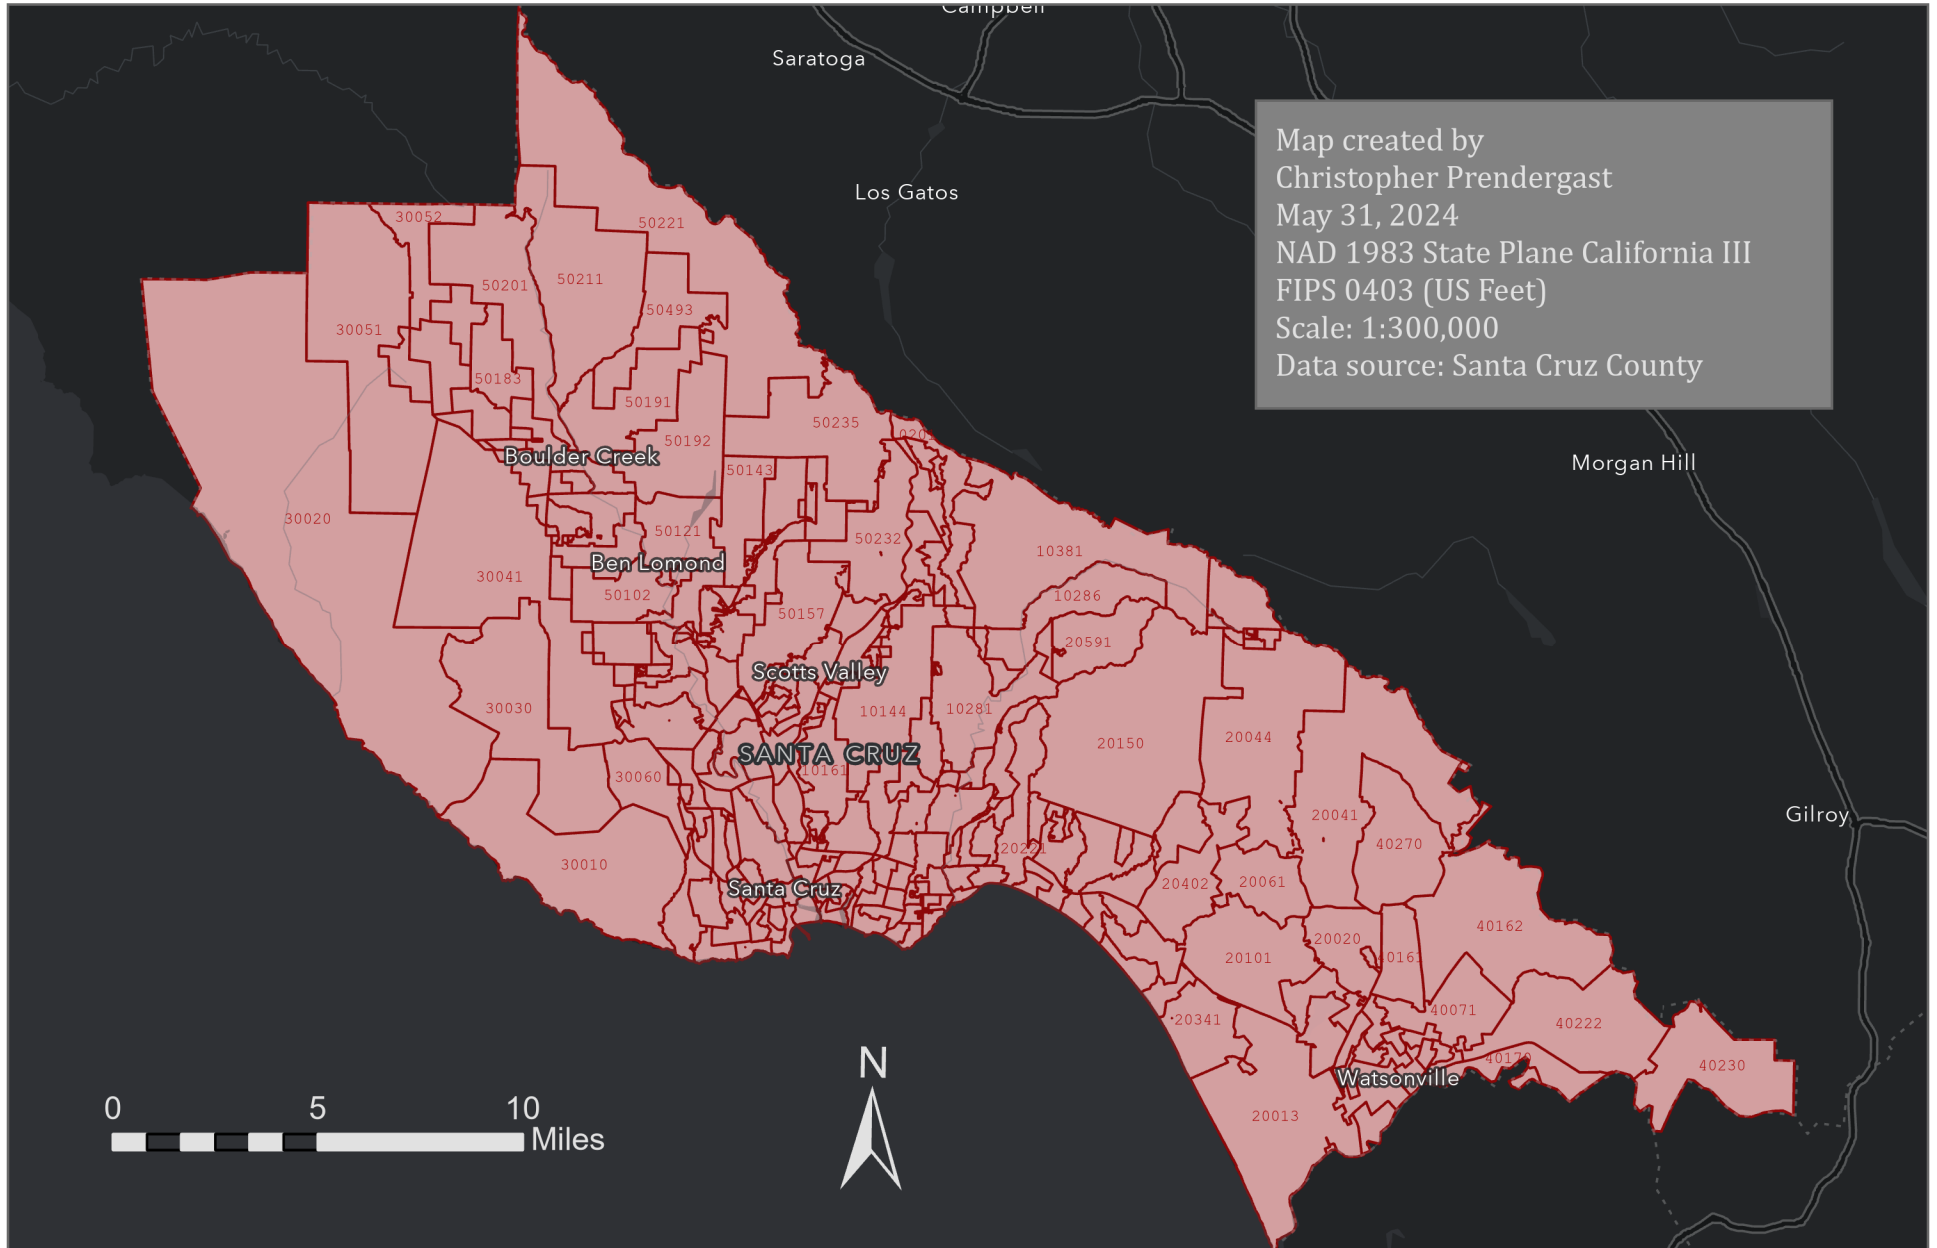

# Voting Precincts

## Santa Cruz County, California

Map created by  
Christopher Prendergast  
May 31, 2024  
NAD 1983 State Plane California III  
FIPS 0403 (US Feet)  
Scale: 1:300,000  
Data source: Santa Cruz County