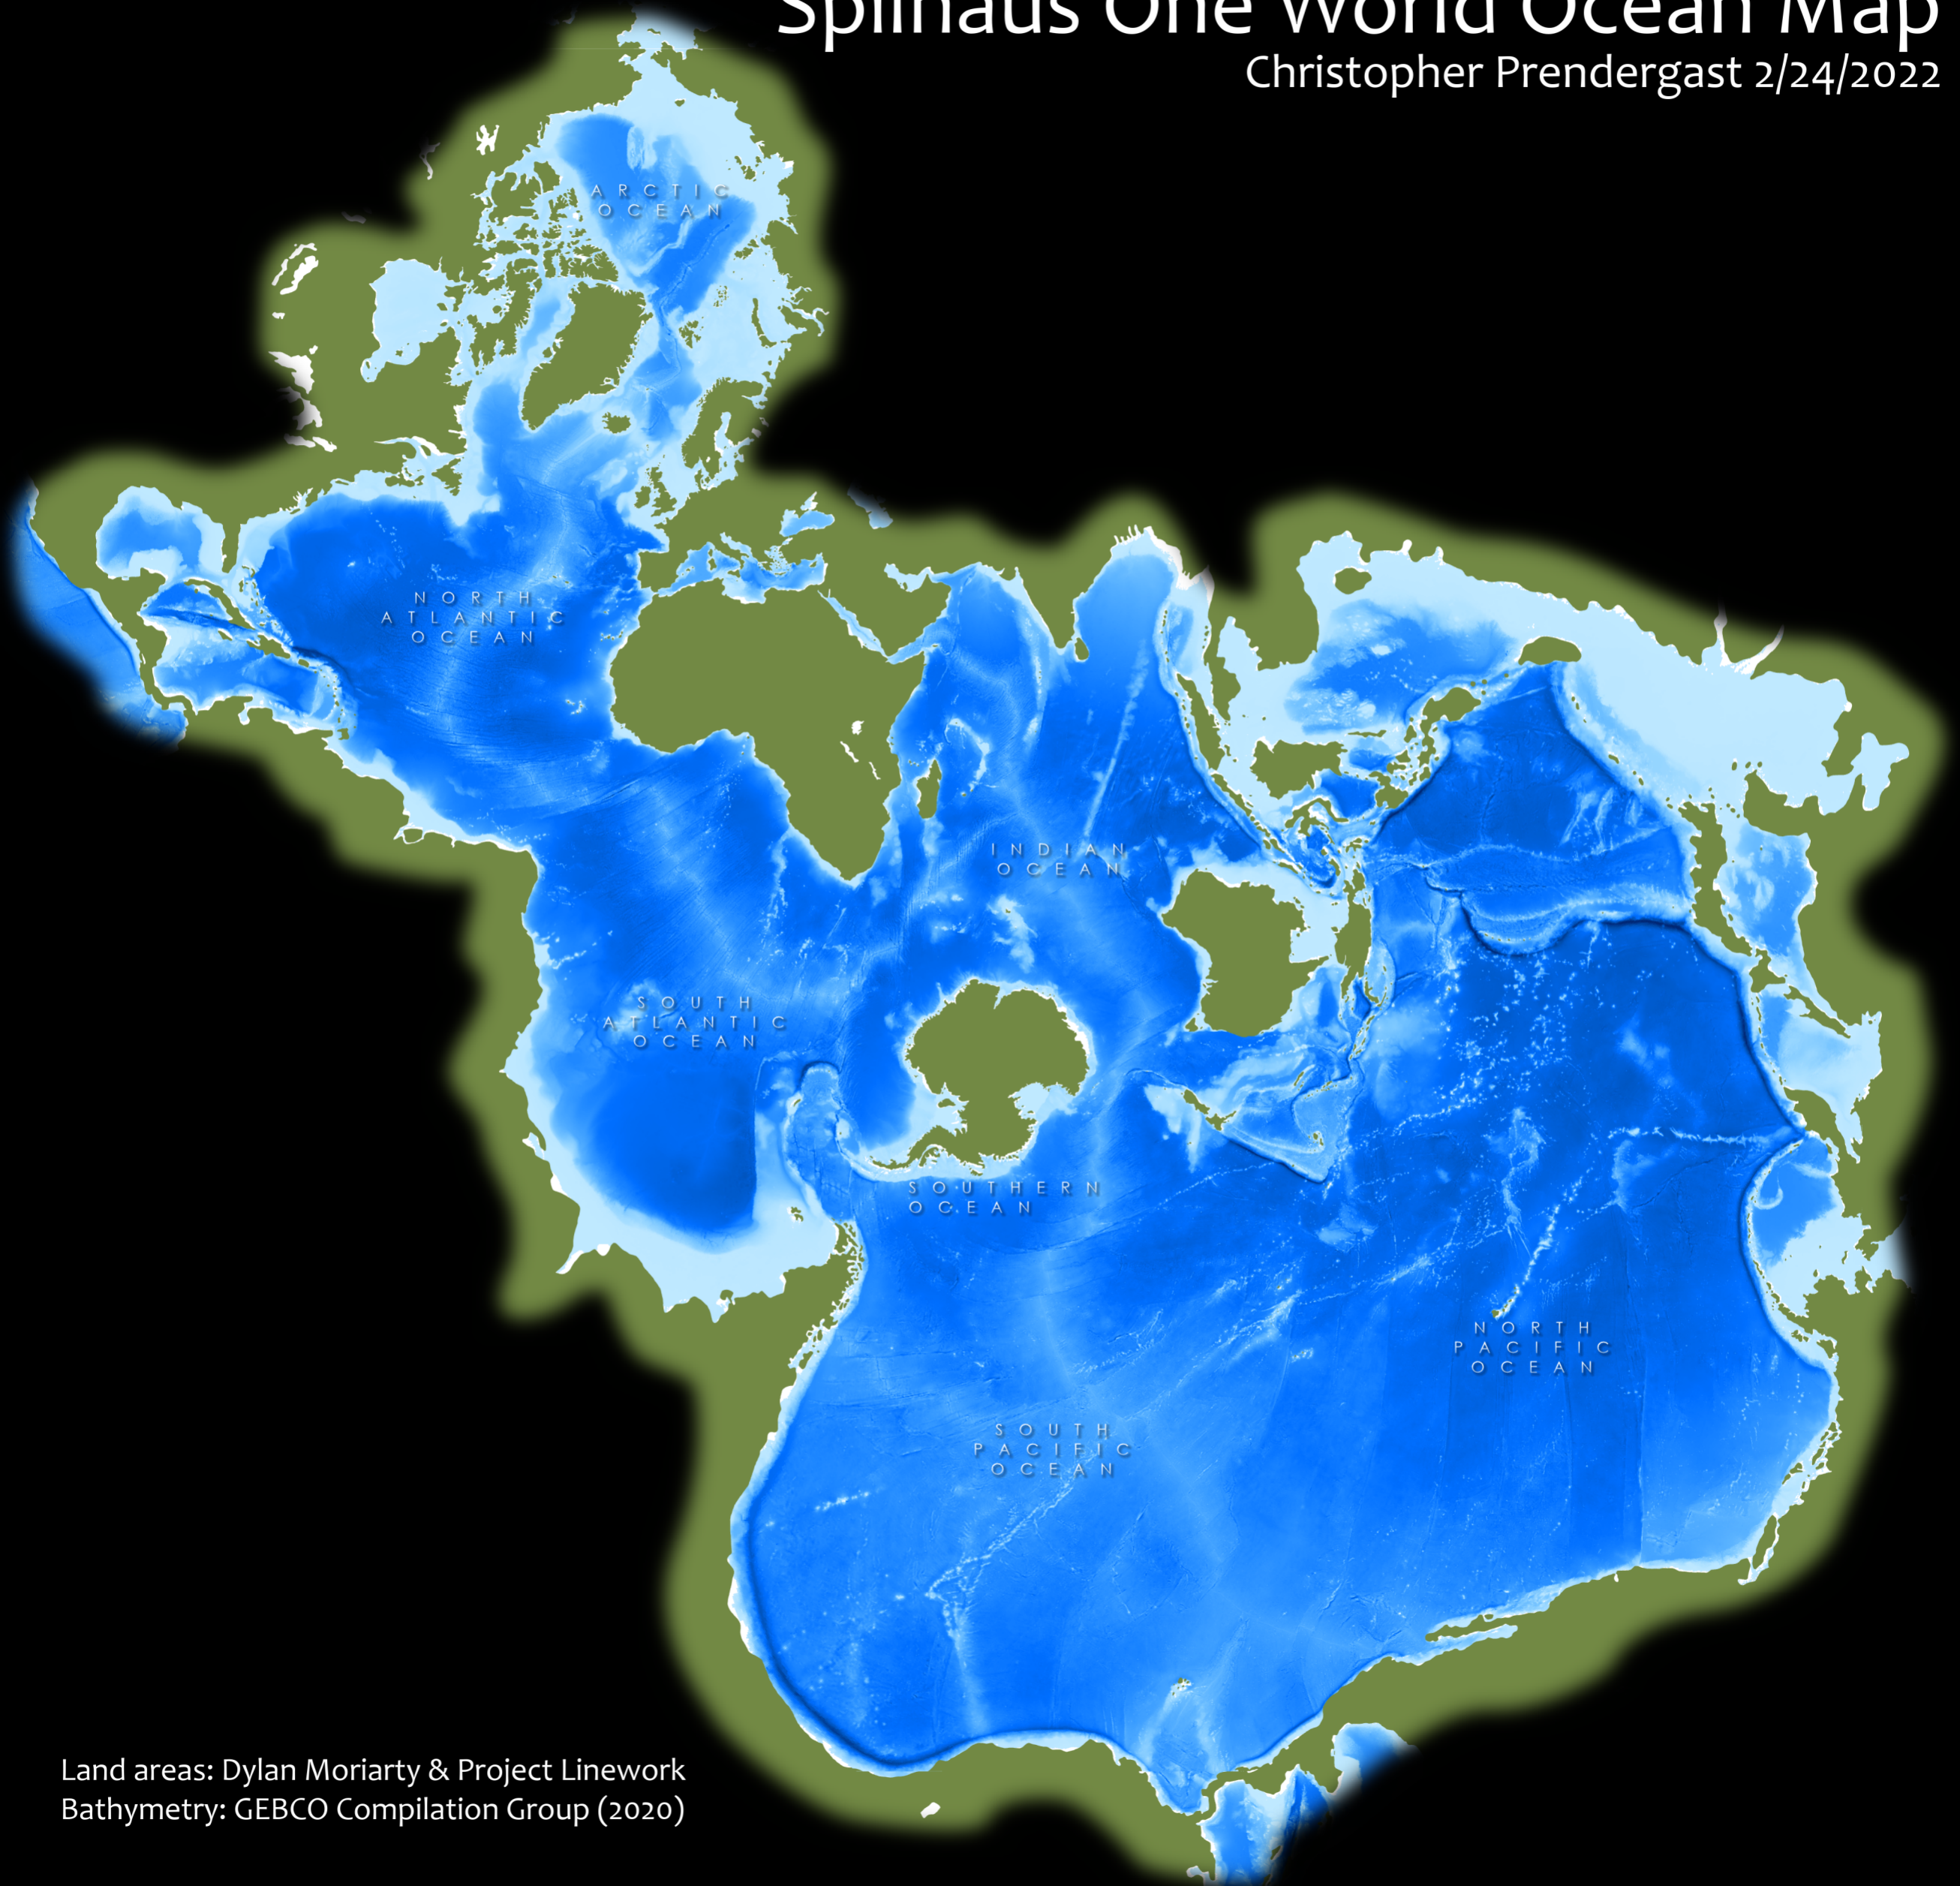

Spilhaus One World Ocean Map

Christopher Prendergast 2/24/2022

Land areas: Dylan Moriarty & Project Linework
Bathymetry: GEBCO Compilation Group (2020)