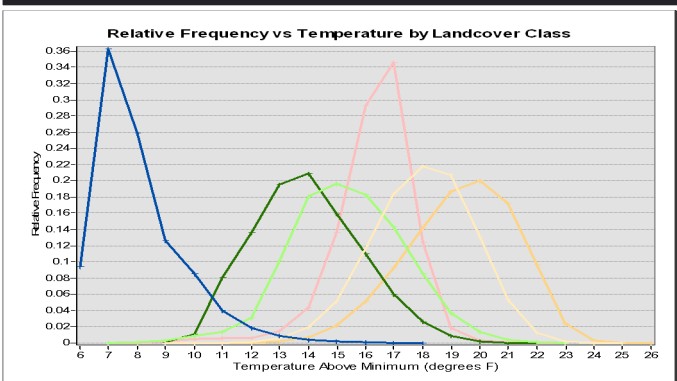

Urban Heat Island Effect, Santa Clara County, California

Map created by Christopher Prendergast
 04/15/2022
 WGS 1984
 UTM Zone 10N
 Supervised landcover classification.
 Data sources:
 Landsat 8 imagery,
 Santa Clara County, Esri.