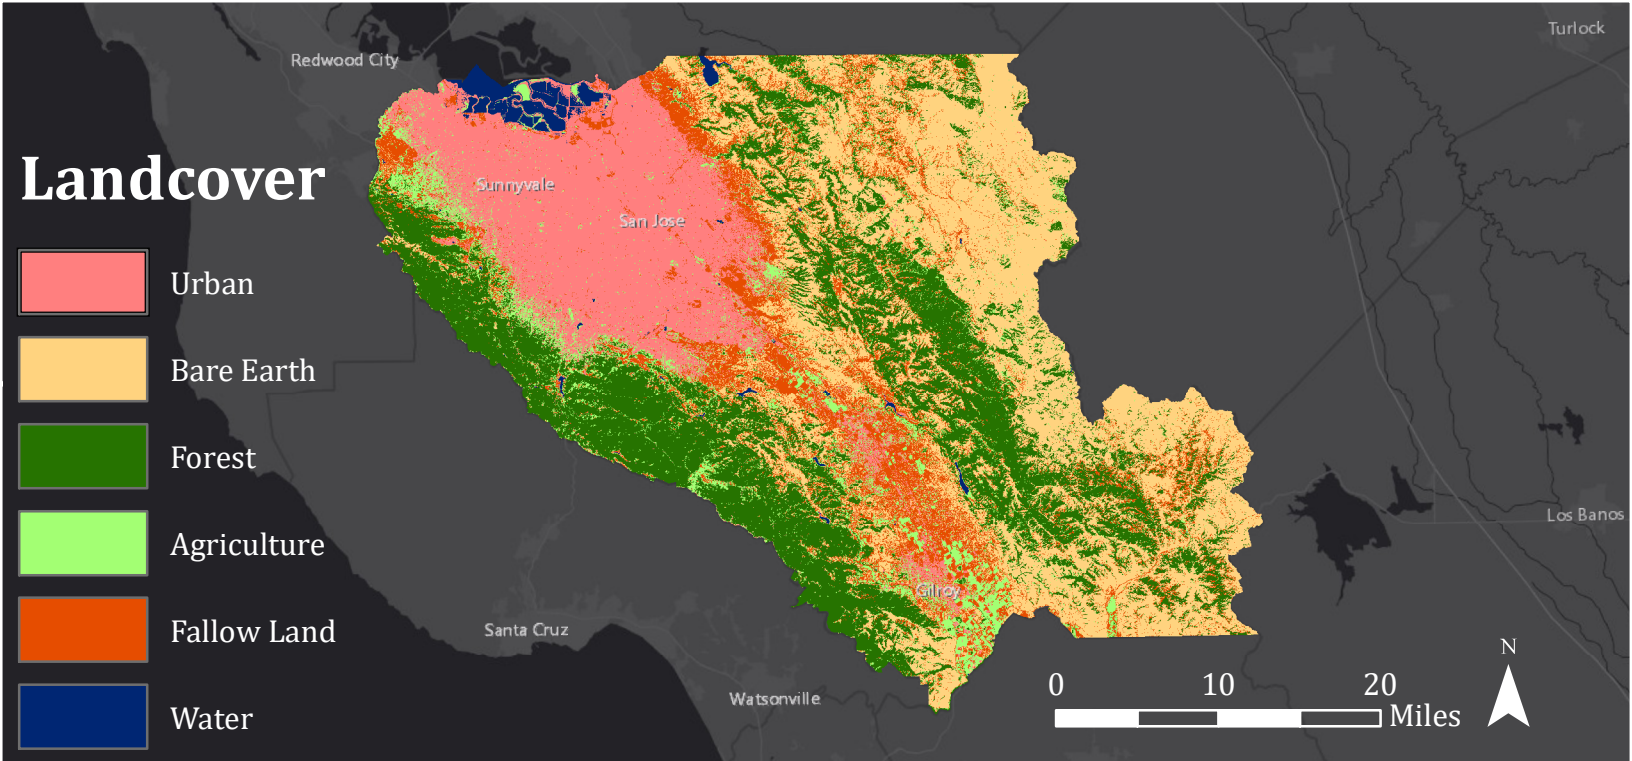

Urban Heat Island Effect, Santa Clara County, California

Map created by Christopher Prendergast
 04/15/2022
 WGS 1984
 UTM Zone 10N
 Supervised landcover classification.
 Data sources:
 Landsat 8 imagery,
 Santa Clara County, Esri.