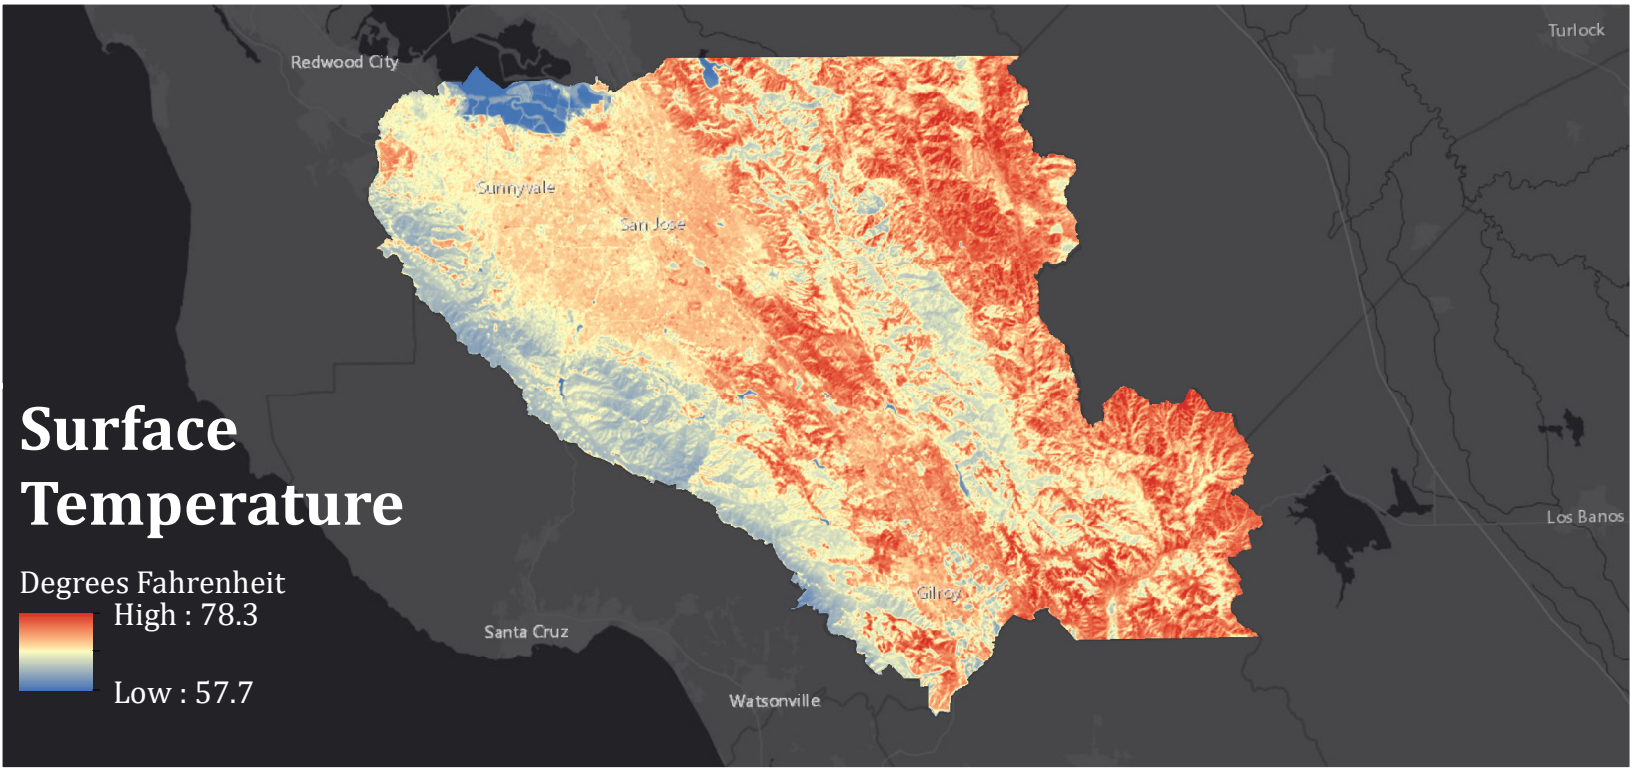

Urban Heat Island Effect, Santa Clara County, California

Map created by Christopher Prendergast
 04/15/2022
 WGS 1984
 UTM Zone 10N
 Supervised landcover classification.
 Data sources:
 Landsat 8 imagery,
 Santa Clara County, Esri.