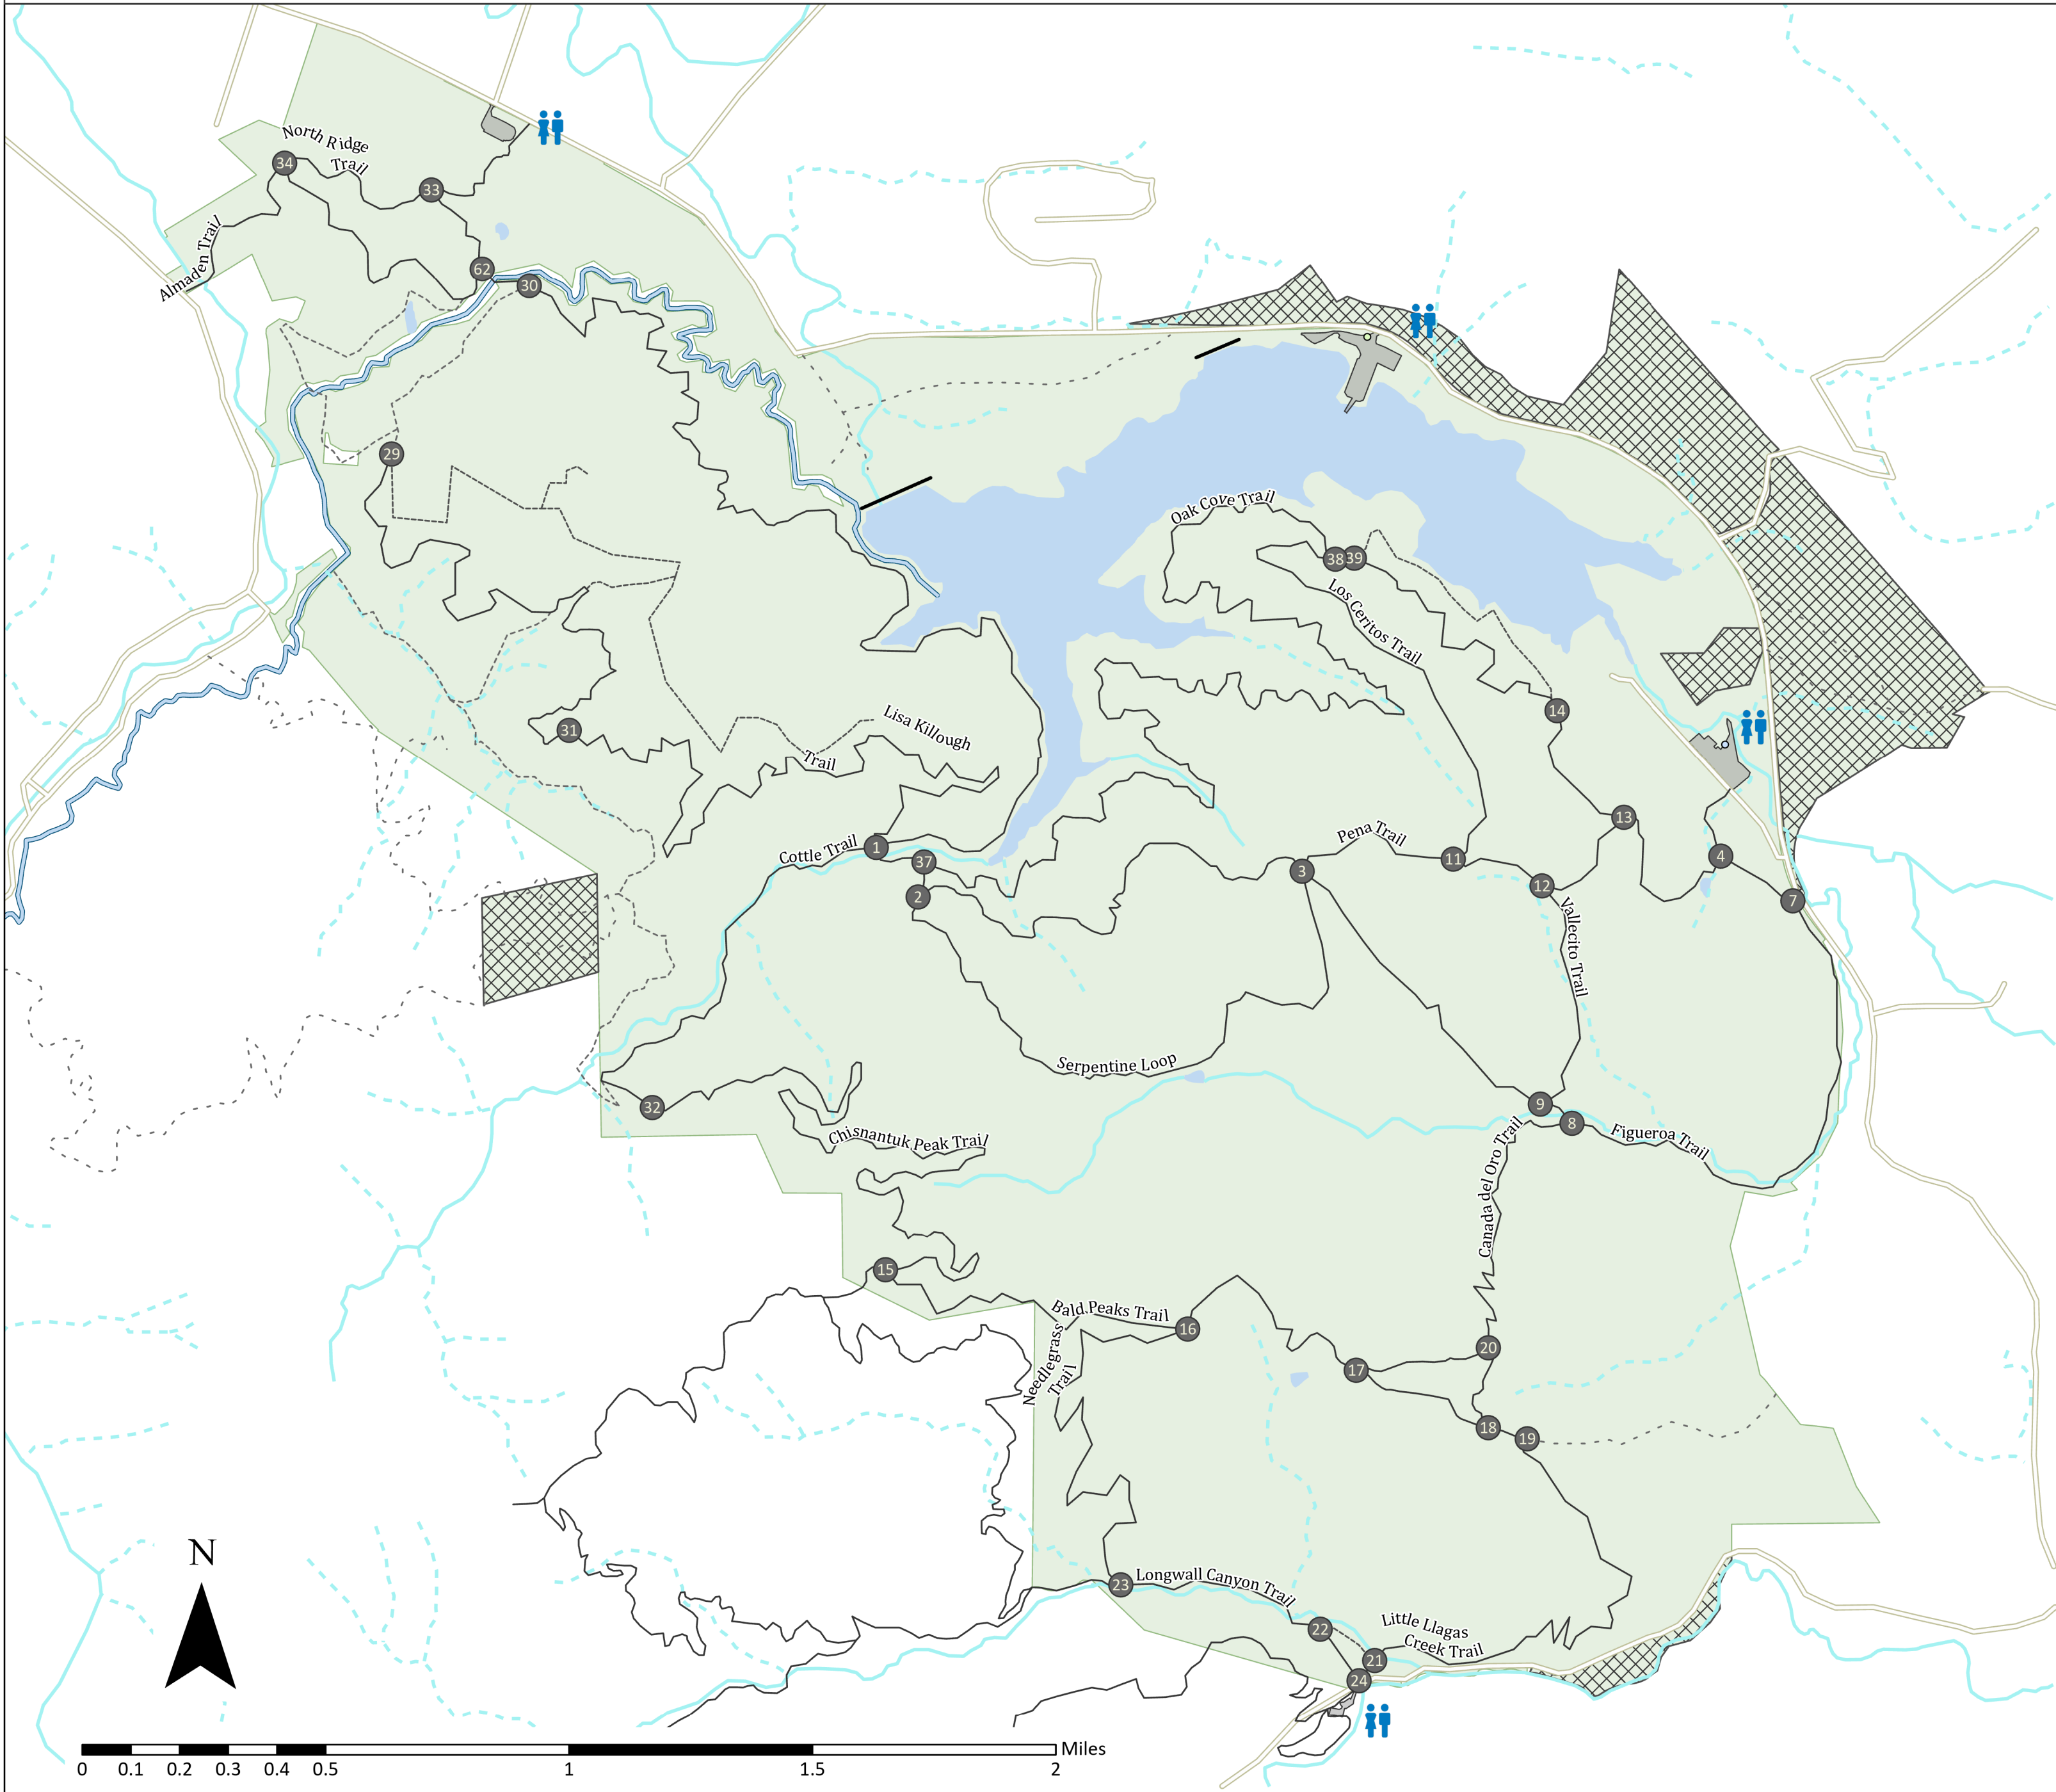

# Calero County Park

- Trail Junction
- Hiking/ Equestrian / Bicycling
- - - Hiking / Equestrian
- - - Layer
- - - Service Road
- Dam
- Road
- Parking Lot
- ▣ Closed to Public
- Lake
- Santa Clara County Park
- Stream
- - - Minor Stream
- Canal
- 🧑 Restroom

Map created by Christopher Prendergast  
May 17, 2023  
California State Plane III projection  
North American Datum 1983, US Feet  
Scale 1:16,000  
Data source: Santa Clara County Parks